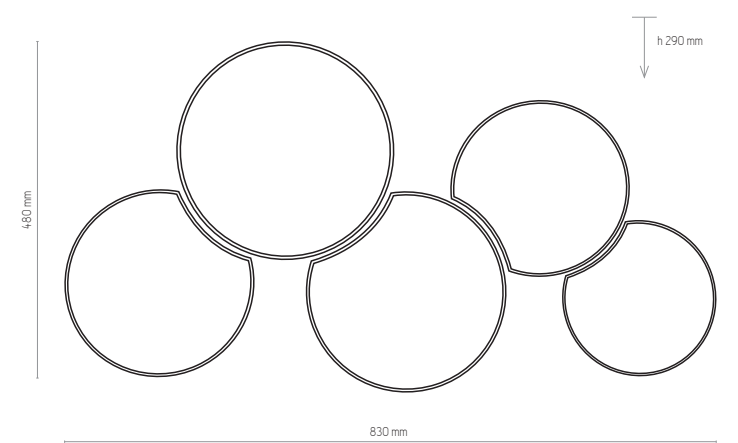

MONA GRAY

4391

4393

4392

4394

4391 | MONA GRAY | 2 x E27, 15W LED | AB 9201

4392 | MONA GRAY | 3 x E27, 15W LED | AB 9202

4393 | MONA GRAY | 4 x E27, 15W LED | AB 9203

4394 | MONA GRAY | 5 x E27, 15W LED | AB 9204