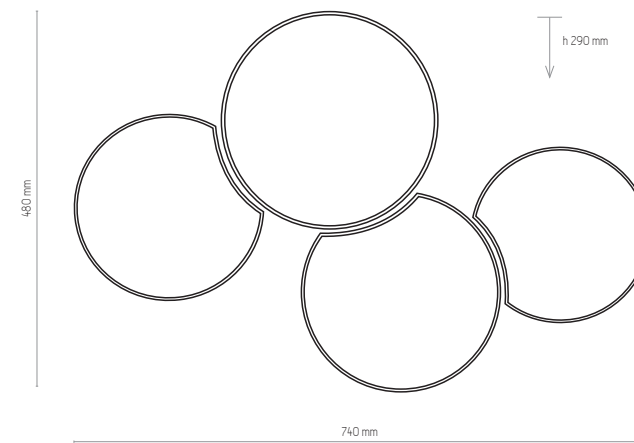

MONA GRAY

4391

4393

4392

4394

4391 | MONA GRAY | 2 x E27, 15W LED | AB 9201

4392 | MONA GRAY | 3 x E27, 15W LED | AB 9202

4393 | MONA GRAY | 4 x E27, 15W LED | AB 9203

4394 | MONA GRAY | 5 x E27, 15W LED | AB 9204