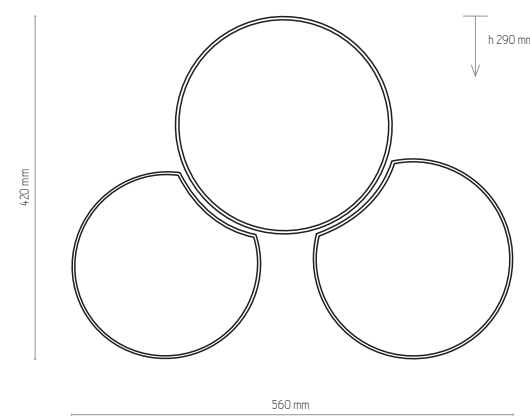

MONA GRAY

4391

4393

4392

4394

4391 | MONA GRAY | 2 x E27, 15W LED | AB 9201

4392 | MONA GRAY | 3 x E27, 15W LED | AB 9202

4393 | MONA GRAY | 4 x E27, 15W LED | AB 9203

4394 | MONA GRAY | 5 x E27, 15W LED | AB 9204