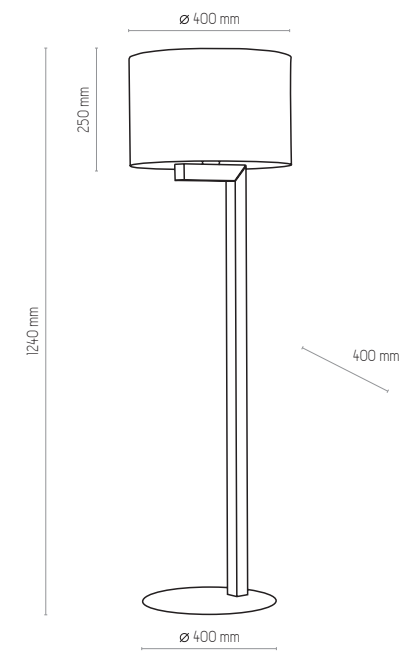

# TROY GRAY

5032

5032 | TROY GRAY | 1x E27, 25W LED | AB 9921

3271

3271 | TROY GRAY | 4 x E27, 15W LED | AB 8985

5031

5031 | TROY GRAY | 1x E27, 15W LED | AB 9920

4221

4220

4221

NATURAL WOOD - DETAL

4221 | TROY GRAY | 1x E27, 15W LED | AB 9920

4220 | TROY GRAY | 2x E27, 25W LED | AB 9921