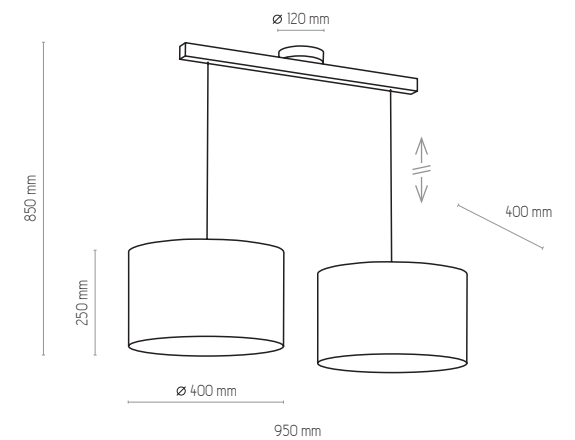

4221 | TROY GRAY | 1x E27, 15W LED | AB 9920

4220 | TROY GRAY | 2x E27, 25W LED | AB 9921