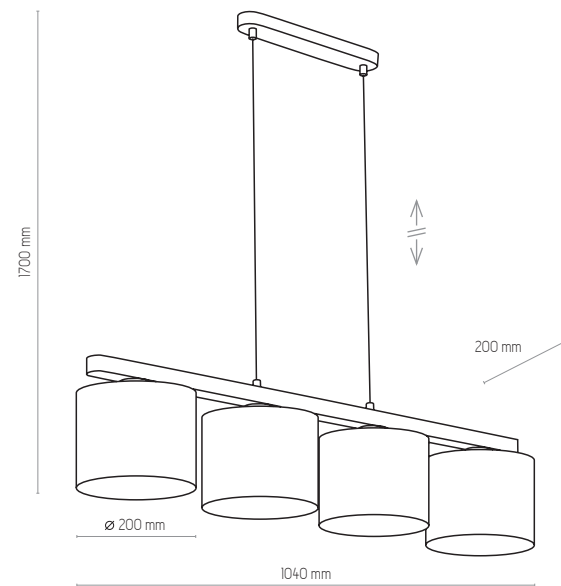

# TROY GRAY

5032

5032 | TROY GRAY | 1x E27, 25W LED | AB 9921

3271

3271 | TROY GRAY | 4 x E27, 15W LED | AB 8985

5031

5031 | TROY GRAY | 1x E27, 15W LED | AB 9920

4221

4220

4221

NATURAL WOOD - DETAL

4221 | TROY GRAY | 1x E27, 15W LED | AB 9920

4220 | TROY GRAY | 2x E27, 25W LED | AB 9921