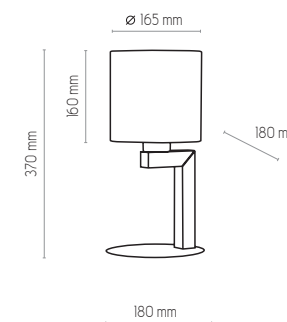

# TROY GRAY

5032

5032 | TROY GRAY | 1x E27, 25W LED | AB 9921

3271

3271 | TROY GRAY | 4 x E27, 15W LED | AB 8985

5031

5031 | TROY GRAY | 1x E27, 15W LED | AB 9920

4221