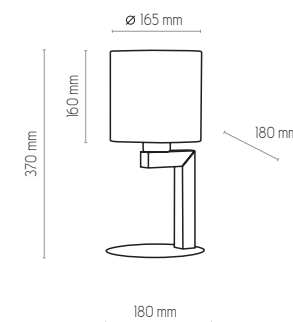

TROY WHITE

NATURAL WOOD - DETAL

5197 | TROY WHITE | 1x E27, 25W LED | AB 9168

3270 | TROY WHITE | 4 x E27, 15W LED | AB 8983

5198 | TROY WHITE | 1x E27, 15W LED | AB 9169

3372 | TROY WHITE | 1x E27, 15W LED | AB 9169

3373 | TROY WHITE | 2 x E27, 25W LED | AB 9168