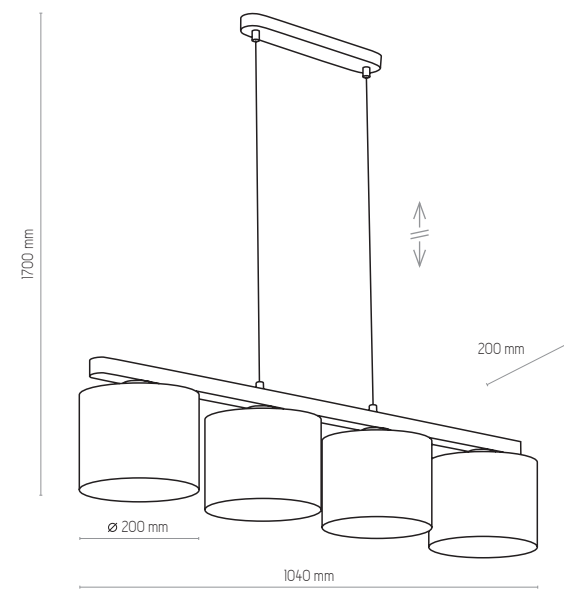

TROY WHITE

NATURAL WOOD - DETAL

5197 | TROY WHITE | 1x E27, 25W LED | AB 9168

3270 | TROY WHITE | 4 x E27, 15W LED | AB 8983

5198 | TROY WHITE | 1x E27, 15W LED | AB 9169

3372 | TROY WHITE | 1x E27, 15W LED | AB 9169

3373 | TROY WHITE | 2 x E27, 25W LED | AB 9168