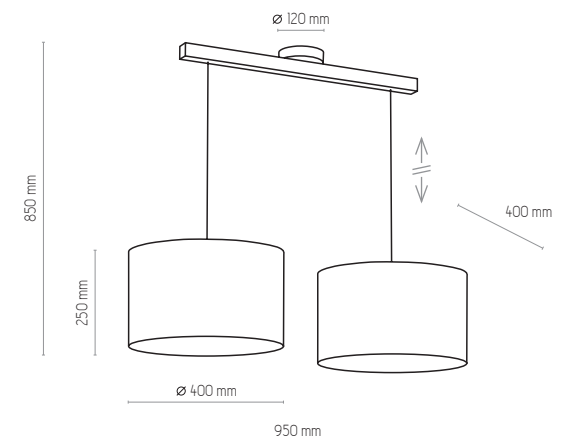

TROY WHITE

NATURAL WOOD - DETAL

5197 | TROY WHITE | 1x E27, 25W LED | AB 9168

3270 | TROY WHITE | 4 x E27, 15W LED | AB 8983

5198 | TROY WHITE | 1x E27, 15W LED | AB 9169

3372 | TROY WHITE | 1x E27, 15W LED | AB 9169

3373 | TROY WHITE | 2 x E27, 25W LED | AB 9168