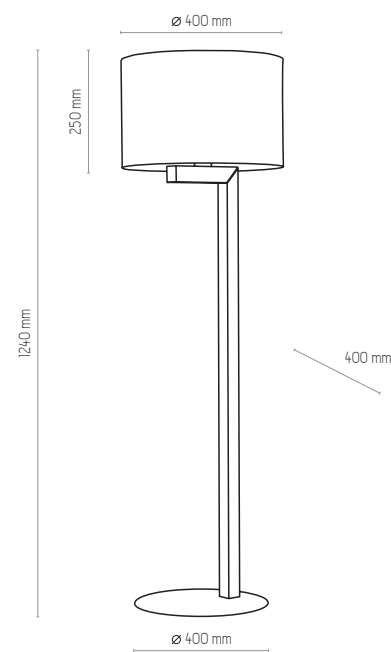

TROY WHITE

NATURAL WOOD - DETAL

5197 | TROY WHITE | 1x E27, 25W LED | AB 9168

3270 | TROY WHITE | 4 x E27, 15W LED | AB 8983

5198 | TROY WHITE | 1x E27, 15W LED | AB 9169

3372 | TROY WHITE | 1x E27, 15W LED | AB 9169

3373 | TROY WHITE | 2 x E27, 25W LED | AB 9168