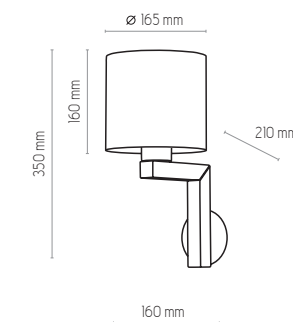

TROY WHITE

NATURAL WOOD - DETAL

5197 | TROY WHITE | 1x E27, 25W LED | AB 9168

3270 | TROY WHITE | 4 x E27, 15W LED | AB 8983

5198 | TROY WHITE | 1x E27, 15W LED | AB 9169

3372 | TROY WHITE | 1x E27, 15W LED | AB 9169

3373 | TROY WHITE | 2 x E27, 25W LED | AB 9168