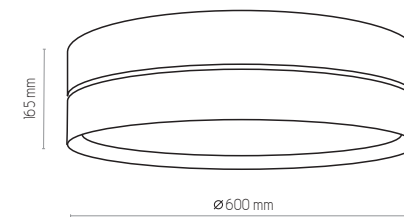

HILTON SILVER

4177

4179

4181

4178

4177 | HILTON SILVER | 4 x E27, 15W LED | AB 9929

4179 | HILTON SILVER | 4 x E27, 15W LED | AB 9933

4181 | HILTON SILVER | 3 x E27, 15W LED | AB 9170