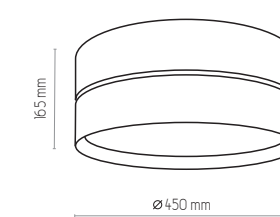

HILTON SILVER

4177

4179

4181

4178

4177 | HILTON SILVER | 4 x E27, 15W LED | AB 9929

4179 | HILTON SILVER | 4 x E27, 15W LED | AB 9933

4181 | HILTON SILVER | 3 x E27, 15W LED | AB 9170