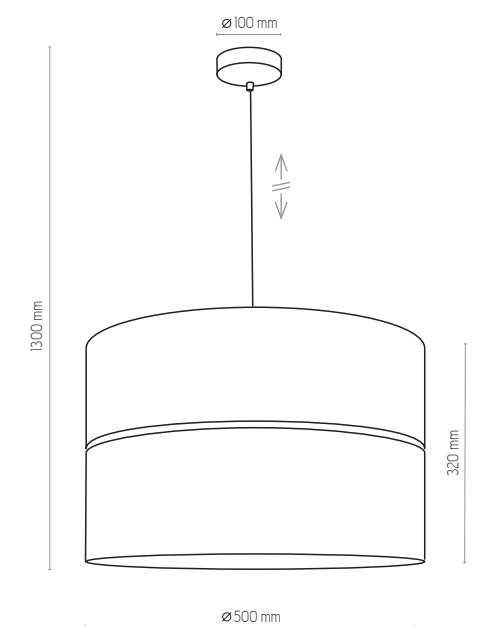

HILTON SILVER

4177

4179

4181

4178

4177 | HILTON SILVER | 4 x E27, 15W LED | AB 9929

4179 | HILTON SILVER | 4 x E27, 15W LED | AB 9933

4181 | HILTON SILVER | 3 x E27, 15W LED | AB 9170

4178 | HILTON SILVER | 1 x E27, 25W LED | AB 9928