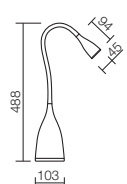

INFO/DIMENSIONS