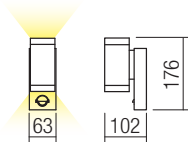

9455

9452

INFO/DIMENSIONS

● **9452** Dark grey

● **9454** Dark Brown

COB LED · 2 x 3W · 3000K · CRI 80

LED flux 2 x 311 lm

Luminaire flux 2 x 288 lm