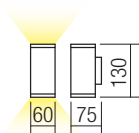

9455

9452

INFO/DIMENSIONS

● **9452** Dark grey

● **9454** Dark Brown

COB LED · 2 x 3W · 3000K · CRI 80

LED flux 2 x 311 lm

Luminaire flux 2 x 288 lm