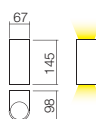

## INFO/DIMENSIONS

● 9352 Dark Grey  
● 9359 Rust

GU10, 2 x max. 35W

● 9330 Dark Grey  
● 9358 Rust

GU10, 1 x max. 35W