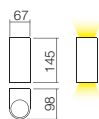

INFO/DIMENSIONS