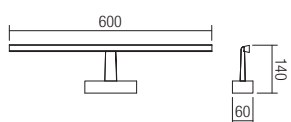

01-1672

01-1675

INFO/DIMENSIONS

○ 01-1671 White

● 01-1672 Chrome

SMD LED · 12W · 3000K · CRI 85

LED flux 1320 lm

Luminaire flux 798 lm