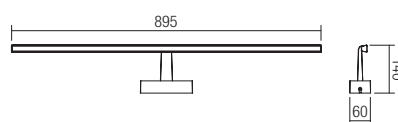

○ 01-1675 White

● 01-1676 Chrome

SMD LED · 18W · 3000K · CRI 85

LED flux 2016 lm

Luminaire flux 982 lm

○ 01-1677 White

● 01-1678 Chrome

SMD LED · 18W · 4000K · CRI 85

LED flux 2128 lm

Luminaire flux 1041 lm