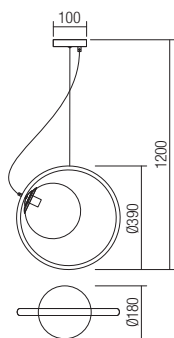

## INFO/DIMENSIONS

01-2319

01-2322

● 01-2319 Natural Wood  
● 01-2320 Black Wood

E14, 1 x max. 28W

● 01-2321 Natural Wood  
● 01-2322 Black Wood

E27, 1 x max. 42W

01-2321