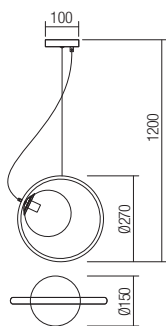

## INFO/DIMENSIONS

01-2319

01-2322

● 01-2319 Natural Wood  
● 01-2320 Black Wood

E14, 1 x max. 28W

● 01-2321 Natural Wood  
● 01-2322 Black Wood

E27, 1 x max. 42W

01-2321