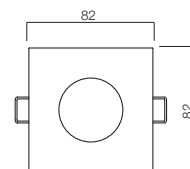

# ELC 1104

GU10

2Years  
Warranty

art. 70126 WH White

art. 70127 CH Chrome

GU10, 1 x max. 50W