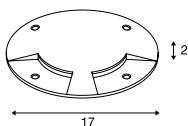

1001255 747

BIG PLOT
Cover, 2 slots

Product details

Material: 1001254/stainless steel 316
Material 1001252/1001262: aluminium

Dimensional drawing

Tip

1001524 loadable up to 0.8t
1001252 loadable up to 0.5t
1001262 loadable up to 0.5t

BIG PLOT
Cover, 4 slots

Product details

Material 1001255: Edelstahl316
Material 1001253/1001263: aluminium

Dimensional drawing

Tip

1001255 loadable up to 0.8t
1001253 loadable up to 0.5t
1001263 loadable up to 0.5t