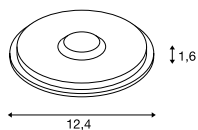

BIG PLOT
Module

- Stainless steel 316
- Especially high IP protection rating
- A different light effect can be obtained with suitable covers

Product details

220-240V ~50/60Hz | 16mA
Total wattage: 5.5W
Material: stainless steel 316L/PMMA

Dimensional drawing

Tip

Open cable end
This product is delivered without a cover.
You can find suitable covers on page 747.

Recommended accessories

■ Connection box IP68, 3-pole
Item No. **228730**

Variant	Item No.
460lm 3000K CRI>80 ■ stainless steel	1001359

1001255 747

BIG PLOT
Cover, 2 slots

Product details

Material: 1001254/stainless steel 316
Material 1001252/1001262: aluminium

Dimensional drawing

Tip

1001524 loadable up to 0.8t
1001252 loadable up to 0.5t
1001262 loadable up to 0.5t

BIG PLOT
Cover, 4 slots

Product details

Material 1001255: Edelstahl316
Material 1001253/1001263: aluminium

Dimensional drawing

Tip

1001255 loadable up to 0.8t
1001253 loadable up to 0.5t
1001263 loadable up to 0.5t