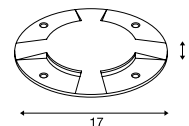

1001255 747

BIG PLOT
Cover, 2 slots

Product details

Material: 1001254/stainless steel 316
Material 1001252/1001262: aluminium

Dimensional drawing

Tip

1001524 loadable up to 0.8t
1001252 loadable up to 0.5t
1001262 loadable up to 0.5t

BIG PLOT
Cover, 4 slots

Product details

Material 1001255: Edelstahl316
Material 1001253/1001263: aluminium

Dimensional drawing

Tip

1001255 loadable up to 0.8t
1001253 loadable up to 0.5t
1001263 loadable up to 0.5t