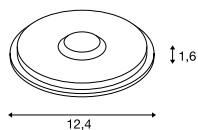

Dimensional drawing