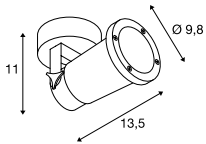

NAUTILUS 25  
CL

892

A-A++ Range  
A++-E

NEW

1002867 688

Product details

220-240V ~50/60Hz  
Material: Aluminium

Dimensioned drawing

Recommended accessories

■ Installation plate  
Item no. 1002884

Lamp details

max. 11W  
Ø: 5 cm max. L: 8.3 cm max.

| Variant      | Item no. |
|--------------|----------|
| GU10         |          |
| ■ matt black | 1002867  |