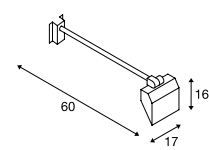

A-A++ Range A++-E

Product details

220-240V ~50/60Hz | 640mA  
Total consumption: 29W  
Material: Aluminium

Dimensioned drawing

TODAY  
Display

A-A++ Range A++-E

Product details

220-240V ~50/60Hz | 640mA  
Total consumption: 29W  
Material: Aluminium

Dimensioned drawing

Note

Open cable end

Variant	Item no.
1000lm   3000/4000K   CRI>80	
■ matt anthracite	1002905

Variant	Item no.
2800lm   4000K   CRI>70	
■ black	1000880
2800lm   4000K   CRI>70	
□ white	1000881
2800lm   4000K   CRI>70	
■ grey	1000882