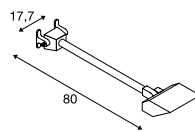

A-A++ Range A++-E

Product details

220-240V ~50/60Hz | 640mA  
Total consumption: 29W  
Material: Aluminium

Dimensioned drawing

TODAY  
Display

A-A++ Range A++-E

Product details

220-240V ~50/60Hz | 640mA  
Total consumption: 29W  
Material: Aluminium

Dimensioned drawing

Note

Open cable end

Variant	Item no.
1000lm   3000/4000K   CRI>80	
■ matt anthracite	1002905

Variant	Item no.
2800lm   4000K   CRI>70	
■ black	1000880
2800lm   4000K   CRI>70	
□ white	1000881
2800lm   4000K   CRI>70	
■ grey	1000882