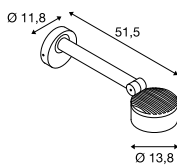

ESKINA D  
Display

A-A++ Range A++-E

• Switchable light colour

Product details

220-240V ~50/60Hz | 350mA  
Total consumption: 14.5W  
Material: Aluminium  
Dimmable: C

Dimensioned drawing

TODAY PRO  
Display

A-A++ Range A++-E

Product details

220-240V ~50/60Hz | 640mA  
Total consumption: 29W  
Material: Aluminium

Dimensioned drawing

TODAY  
Display

A-A++ Range A++-E

Product details

220-240V ~50/60Hz | 640mA  
Total consumption: 29W  
Material: Aluminium

Dimensioned drawing

Note

Open cable end

Variant	Item no.
1000lm   3000/4000K   CRI>80	
■ matt anthracite	1002905

Variant	Item no.
2800lm   4000K   CRI>70	
■ black	1000880
2800lm   4000K   CRI>70	
□ white	1000881
2800lm   4000K   CRI>70	
■ grey	1000882