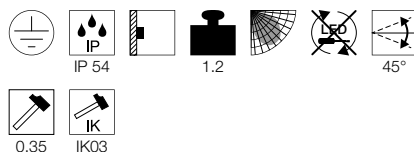

ABRIDOR SENSOR WL

A-A++ Range A++-E

- Switchable light colour
- Tilting lamp head
- With integrated infrared motion detector

Product details

100-277V ~50/60Hz | 500mA
 Total consumption: 14W
 Material: Aluminium
 Product dimensions:
 L: 14 cm H: 16 cm D: 17.5 cm

FLATT WL

A-A++ Range A++-E

- Switchable light colour

Product details

100-277V ~50/60Hz | 300mA
 Total consumption: 14W
 Material: Aluminium / Aluminium
 Product dimensions:
 W: 18 cm H: 23 cm D: 7 cm

FLATT SENSOR WL

A-A++ Range A++-E

- Switchable light colour
- With integrated infrared motion detector

Product details

100-277V ~50/60Hz | 500mA
 Total consumption: 16W
 Material: Aluminium / Aluminium
 Product dimensions:
 W: 18 cm H: 23 cm D: 7 cm