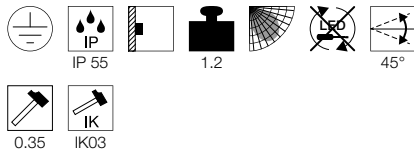

ABRIDOR
WL

882

A-A++ Range A++-E

- Switchable light colour
- Tilting lamp head

Product details

100-277V ~50/60Hz | 300mA
 Total consumption: 14W
 Material: Aluminium
 Product dimensions:
 L: 14 cm H: 16 cm D: 17.5 cm