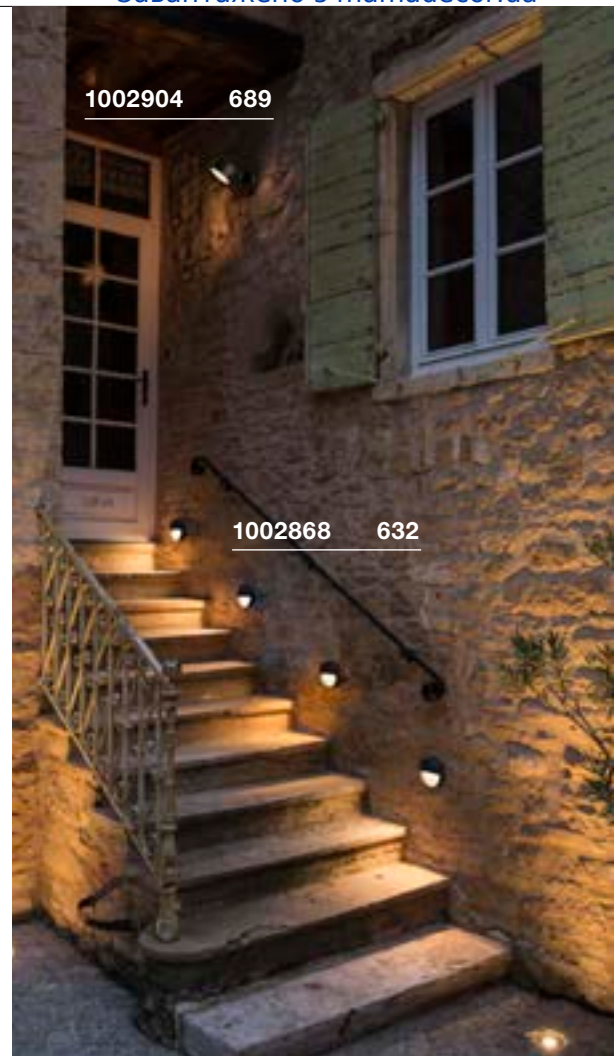

DOWNUNDER OUT
Round

- The light colour can be set using a switch during installation

Product details

100-277V ~50/60Hz | 500mA
Total consumption: 4.5W
Material: Aluminium

Dimensioned drawing

DOWNUNDER OUT
Square

- The light colour can be set using a switch during installation

Product details

100-277V ~50/60Hz | 500mA
Total consumption: 4.5W
Material: Aluminium

Dimensioned drawing

Variant	Item no.
140lm 3000/4000K CRI>80 ■ matt anthracite	1002868

Variant	Item no.
150lm 3000/4000K CRI>80 ■ matt anthracite	1002869