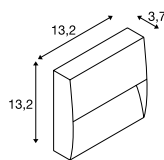

DOWNUNDER OUT
Round

- The light colour can be set using a switch during installation

Product details

100-277V ~50/60Hz | 500mA
Total consumption: 4.5W
Material: Aluminium

Dimensioned drawing

DOWNUNDER OUT
Square

- The light colour can be set using a switch during installation

Product details

100-277V ~50/60Hz | 500mA
Total consumption: 4.5W
Material: Aluminium

Dimensioned drawing

Variant	Item no.
140lm 3000/4000K CRI>80 ■ matt anthracite	1002868