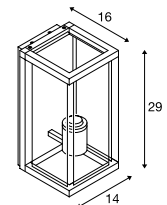

1002403 625

QUADRULO WL, E27

E-A++ Range
A++-E

NEW

Product details

230V ~50Hz
Material: Aluminium / Glass

IP 44

2.21

Dimensioned drawing

Recommended lamp

LED E27 4.5W 280°
2700K 530lm EEL=A++
5kWh/1000h
Item no. 1002123

LED E27 5W 330°
2000K 500lm EEL=A+
5kWh/1000h
Item no. 560741

Lamp details

max. 15W
Ø: 8 cm max. L: 18 cm max.