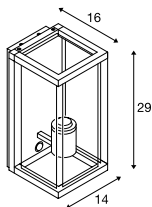

QUADRULO SENSOR WL, E27

E-A++ Range
A++-E

NEW

Product details

230V ~50Hz

Material: Aluminium / Glass

IP 44

2.24

Dimensioned drawing

1002402 624

Recommended lamp

LED E27 4.5W 280°
2700K 530lm EEL=A++
5kWh/1000h

Item no. 1002123

LED E27 5W 330°
2000K 500lm EEL=A+
5kWh/1000h

Item no. 560741

Lamp details

max. 15W

Ø: 8 cm max. L: 18 cm max.

Variant	Item no.
E27	
■ anthracite	1002402