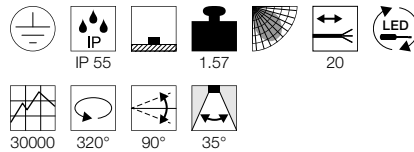

Recommended accessories

- Earth spike
Item no. 1000736
- IP68 connection box, 3-pole
Item no. 228730

Variant	Item no.
450lm 3000K CRI>80 ■ anthracite	1002198

HELIA SENSOR
Single

A-A++ Range A++-E

- Integrated infrared sensor
- 240V LED

Product details

220-240V ~50/60Hz
Total consumption: 8W
Material: Aluminium

Dimensioned drawing

Note

Open cable end

Recommended accessories

- Earth spike
Item no. 1000736
- IP68 connection box, 3-pole
Item no. 228730