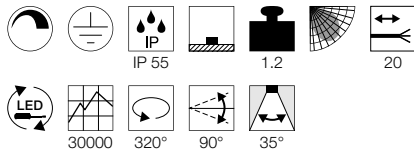

HELIA
Pole, single, TRIAC

A-A++ Range A++-E

- 240V LED

Product details

220-240V ~50/60Hz
Total consumption: 8W
Material: Aluminium / Glass
Dimmable: Triac C, Triac L

Dimensioned drawing

Note

Open cable end

Product details

220-240V ~50/60Hz
Total consumption: 8W
Material: Aluminium

Dimensioned drawing

Note

Open cable end

Recommended accessories

- Earth spike
Item no. 1000736
- IP68 connection box, 3-pole
Item no. 228730