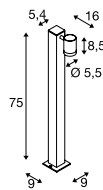

Recommended accessories

- Earth spike
Item no. 1000736
- IP68 connection box, 3-pole
Item no. 228730

Variant	Item no.
450lm 3000K CRI>80 ■ anthracite	1002198

HELIA SENSOR
Single

A-A++ Range A++-E

- Integrated infrared sensor
- 240V LED

Product details

220-240V ~50/60Hz
Total consumption: 8W
Material: Aluminium

Dimensioned drawing

Note

Open cable end

Recommended accessories

- Earth spike
Item no. 1000736
- IP68 connection box, 3-pole
Item no. 228730