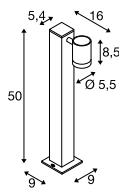

HELIA
Pole, single, TRIAC

A-A++ Range A++-E

- 240V LED

Product details

220-240V ~50/60Hz
Total consumption: 8W
Material: Aluminium / Glass
Dimmable: Triac C, Triac L

Dimensioned drawing

Note

Open cable end

Product details

220-240V ~50/60Hz
Total consumption: 8W
Material: Aluminium

Dimensioned drawing

Note

Open cable end

Recommended accessories

- Earth spike
Item no. 1000736
- IP68 connection box, 3-pole
Item no. 228730