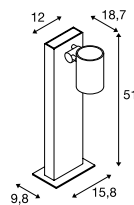

228545 577

1002907 577

ENOLA C Pole

A-A++ Range A++-E

Product details

100-240V ~50/60Hz | 500mA
Total consumption: 12W
Material: Aluminium / Glass

Dimensioned drawing

Note

Open cable end

Recommended accessories

■ IP68 connection box, 3-pole
Item no. 228730

Variant	Item no.
800lm 3000K CRI>80 ■ anthracite	228545

ESKINA 30/80 Pole

A-A++ Range A++-E

Product details

220-240V ~50/60Hz | 350mA
Total consumption: 14.5W
Material: Aluminium
Dimmable: Triac C

Dimensioned drawing

Note

1002906 - IP 2-pin mains plug
1002907 - Open cable end

Recommended accessories

■ Earth spike
Item no. 230060

Variant	Item no.
1000lm 3000/4000K CRI>80 Ø: 31.5 cm 1.3 kg ■ matt anthracite	1002906
1000lm 3000/4000K CRI>80 Ø: 80 cm 1.89 kg ■ matt anthracite	1002907