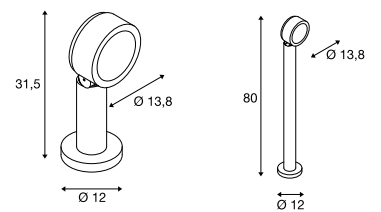

228545 577

1002907 577

ENOLA C Pole

A-A++ Range A++-E

Product details

100-240V ~50/60Hz | 500mA
Total consumption: 12W
Material: Aluminium / Glass

Dimensioned drawing

Note

Open cable end

Recommended accessories

■ IP68 connection box, 3-pole
Item no. 228730

Variant	Item no.
800lm 3000K CRI>80 ■ anthracite	228545

ESKINA 30/80 Pole

A-A++ Range A++-E

Product details

220-240V ~50/60Hz | 350mA
Total consumption: 14.5W
Material: Aluminium
Dimmable: Triac C

Dimensioned drawing

Note

1002906 - IP 2-pin mains plug
1002907 - Open cable end

Recommended accessories

■ Earth spike
Item no. 230060

Variant	Item no.
1000lm 3000/4000K CRI>80 Ø: 31.5 cm 1.3 kg ■ matt anthracite	1002906
1000lm 3000/4000K CRI>80 Ø: 80 cm 1.89 kg ■ matt anthracite	1002907