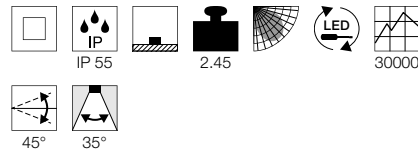

228545 577

1002907 577

ENOLA C Pole

A-A++ Range A++-E

Product details

100-240V ~50/60Hz | 500mA
Total consumption: 12W
Material: Aluminium / Glass

Dimensioned drawing

Note

Open cable end

Recommended accessories

■ IP68 connection box, 3-pole
Item no. 228730

Variant	Item no.
800lm 3000K CRI>80 ■ anthracite	228545

ESKINA 30/80 Pole

A-A++ Range A++-E

Product details

220-240V ~50/60Hz | 350mA
Total consumption: 14.5W
Material: Aluminium
Dimmable: Triac C

Dimensioned drawing

Note

1002906 - IP 2-pin mains plug
1002907 - Open cable end

Recommended accessories

■ Earth spike
Item no. 230060

Variant	Item no.
1000lm 3000/4000K CRI>80 Ø: 31.5 cm 1.3 kg ■ matt anthracite	1002906
1000lm 3000/4000K CRI>80 Ø: 80 cm 1.89 kg ■ matt anthracite	1002907