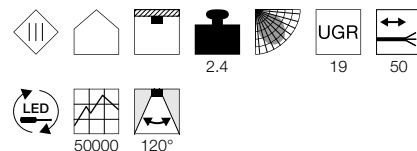

Product details

900mA | 31W
Material: Aluminium / Polystyrene (PS)
Product dimensions:
L: 119.5 cm W: 29.5 cm H: 0.9 cm
Installation dimensions: D: 5 cm

Dimensioned drawing

Note

Open cable end

Recommended accessories