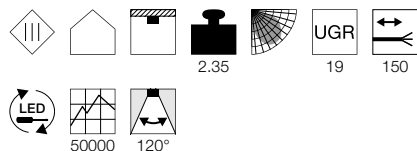

1050mA | 35W
Material: Aluminium / Polystyrene (PS)
Product dimensions: H: 0.9 cm
Installation dimensions: D: 5 cm

Dimensioned drawing

Note

Open cable end

Recommended accessories

- LED driver 1050mA | 40W Triac trailing edge dimmable
Item no. 464804
- LED driver 50W | 1050mA | 1-10V/DALI dimmable, incl. strain relief
Item no. 1002425