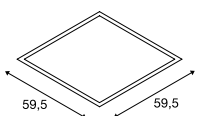

1050mA | 35W
Material: Aluminium / Polystyrene (PS)
Product dimensions: H: 0.9 cm
Installation dimensions: D: 5 cm

Dimensioned drawing

Note

Open cable end

Recommended accessories

- LED driver 1050mA | 40W Triac trailing edge dimmable
Item no. 464804
- LED driver 50W | 1050mA | 1-10V/DALI dimmable, incl. strain relief
Item no. 1002425

Product details

900mA | 31W
Material: Aluminium / Polystyrene (PS)
Product dimensions:
L: 119.5 cm W: 29.5 cm H: 0.9 cm
Installation dimensions: D: 5 cm

Dimensioned drawing

Note

Open cable end

Recommended accessories