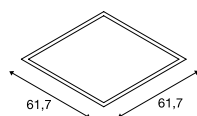

Note

Open cable end

Recommended accessories

- ☐ LED driver 1050mA | 40W Triac trailing edge dimmable
  Item no. 464804
- ☐ LED driver 50W | 1050mA | 1-10V/DALI dimmable, incl. strain relief
  Item no. 1002425

Variant	Item no.
4000lm | 3000K | CRI>90 ☐ white	1003073