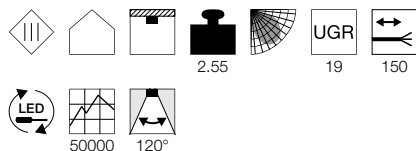

LED PANEL
620x620mm

- Premium LED with CRI>90
- Suitable for screen workplaces in accordance with EN 12464-1
- UGR<19

Product details

1050mA | 35W
Material: Aluminium / Polystyrene (PS)
Product dimensions: H: 0,9
Installation dimensions: D: 5 cm

Product details

900mA | 31W
Material: Aluminium / Polystyrene (PS)
Product dimensions:
L: 119.5 cm W: 29.5 cm H: 0.9 cm
Installation dimensions: D: 5 cm

Dimensioned drawing

Note

Open cable end

Recommended accessories