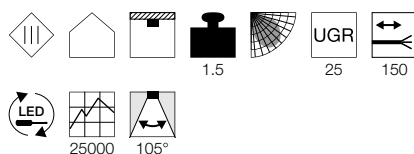

MEDO 40
EL, frameless

A-A++ Range A++-E

- Colour temperature (3000K/4000K) selectable using a switch

Product details

700mA | 18W
Material: Aluminium / Polymethylacrylate (PMMA)
Installation dimensions: D: 13 cm

Product details

1000mA/1050mA | 28W
Material: Aluminium / Polymethylacrylate (PMMA)
Installation dimensions: D: 16 cm

Dimensioned drawing

Note

Open cable end
Material thickness, mounting surface: 45 mm

Recommended accessories