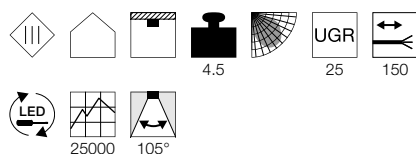

| Variant | Item no. |
|-----------------------------------|----------------|
| 3100/3300lm 3000/4000K CRI>80 | |
| □ white | 1001902 |

MEDO 60
EL, frameless

A-A++ Range A++-E

- Colour temperature (3000K/4000K) selectable using a switch

Product details

1000mA/1050mA | 28W
Material: Aluminium / Polymethylacrylate (PMMA)
Installation dimensions: D: 16 cm

Dimensioned drawing

Note

Open cable end
Material thickness, mounting surface: 45 mm

Recommended accessories