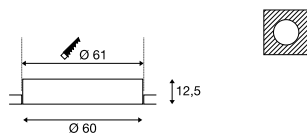

Product details

1000mA/1050mA | 28W
Material: Aluminium / Polymethylacrylate (PMMA)
Installation dimensions: D: 16 cm

Dimensioned drawing

Note

Open cable end
Material thickness, mounting surface: 45 mm

Recommended accessories