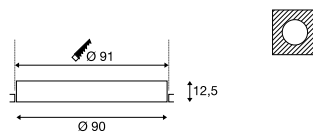

Product details

1000mA/1050mA | 28W
Material: Aluminium / Polymethylacrylate (PMMA)
Installation dimensions: D: 16 cm

Dimensioned drawing

Note

Open cable end
Material thickness, mounting surface: 45 mm

Recommended accessories

Product details

1000mA/1050mA | 36W
Material: Aluminium / Polymethylacrylate (PMMA)
Installation dimensions: D: 21 cm

Dimensioned drawing

Note

Open cable end
Material thickness, mounting surface: 45 mm

Recommended accessories