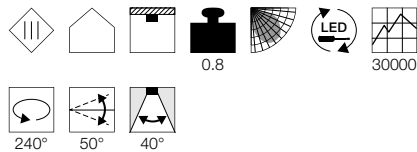

GIMBLE IN 175 EL

A-A++ Range
A++-E

LED
INSIDE

NEW

- Premium LED with CRI>90
- Rotating and tilting light outlet

Product details

1000mA/1050mA | 38W
Material: Aluminium

Dimensioned drawing