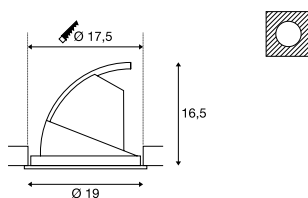

GIMBLE IN 175 EL

A-A++ Range
A++-E

LED
INSIDE

NEW

- Premium LED with CRI>90
- Rotating and tilting light outlet

Product details

1000mA/1050mA | 38W
Material: Aluminium

Dimensioned drawing

Note

Material thickness, mounting surface: 30 mm

Recommended accessories

LED driver 1000mA | 40W | TRIAC
dimnable, incl. strain relief

Item no. 1001115

LED driver 50W | 1050mA | 1-10V/
DALI dimnable, incl. strain relief