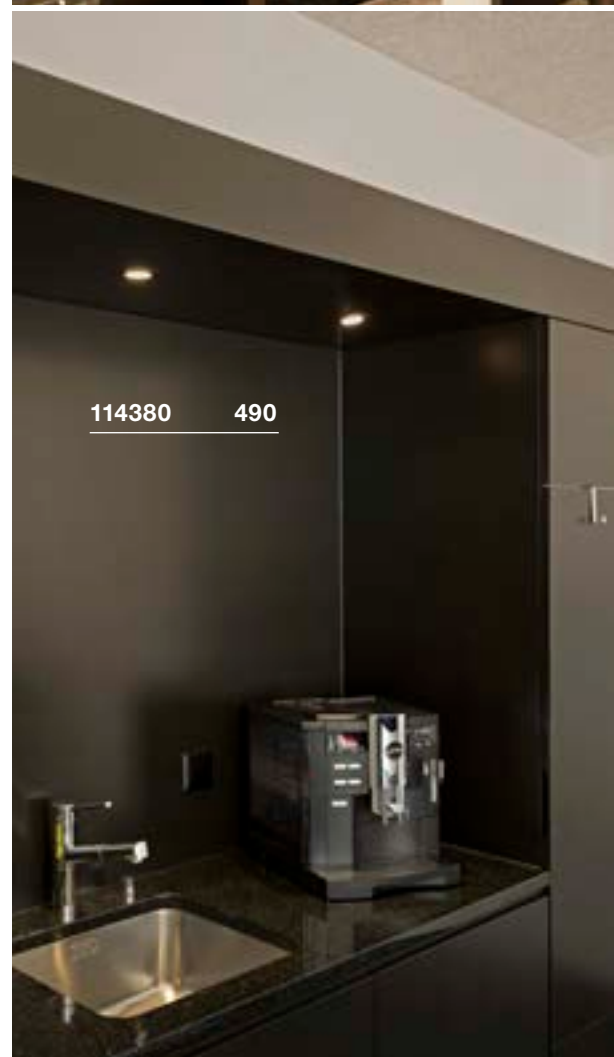

NEW TRIA 68
EL, single, round, CS, TRIAC

NEW TRIA 68
Single, square, CS, TRIAC

• Installation depth <40mm

Product details

220-240V ~50/60Hz | 500mA
Total consumption: 12W
Material: Aluminium
Dimmable: Triac C, Triac L

Product details

220-240V ~50/60Hz | 500mA
Total consumption: 11W
Material: Aluminium
Dimmable: Triac C, Triac L

Dimensioned drawing

Dimensioned drawing

Note

Clip springs
Material thickness, mounting surface: 20 mm

Note

Clip springs
Material thickness, mounting surface: 20 mm

Variant	Item no.
800lm | 2700K | CRI>80 ■ matt aluminium	1003067
890lm | 3000K | CRI>80 ■ matt black	114380
890lm | 3000K | CRI>80 ■ matt white	114381
890lm | 3000K | CRI>80 ■ brushed aluminium	114386

Variant	Item no.
800lm | 2700K | CRI>80 ■ matt black	1003068
800lm | 2700K | CRI>80 ■ matt white	1003069
800lm | 2700K | CRI>80 ■ matt aluminium	1003070
890lm | 3000K | CRI>80 ■ matt black	114390
890lm | 3000K | CRI>80 ■ matt white	114391
890lm | 3000K | CRI>80 ■ brushed aluminium	114396

114380 490

114380 490