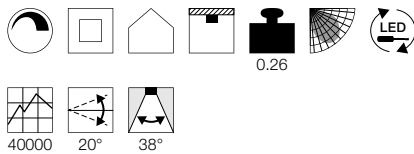

**NEW TRIA 68**  
EL, single, round, CS, TRIAC

**NEW TRIA 68**  
Single, square, CS, TRIAC

• Installation depth <40mm

**Product details**

220-240V ~50/60Hz | 500mA  
Total consumption: 12W  
Material: Aluminium  
Dimmable: Triac C, Triac L

**Product details**

220-240V ~50/60Hz | 500mA  
Total consumption: 11W  
Material: Aluminium  
Dimmable: Triac C, Triac L

**Dimensioned drawing**

**Dimensioned drawing**

**Note**

Clip springs  
Material thickness, mounting surface: 20 mm