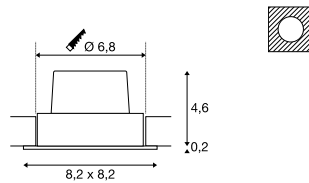

**Product details**

220-240V ~50/60Hz | 500mA  
Total consumption: 11W  
Material: Aluminium  
Dimmable: Triac C, Triac L

**Dimensioned drawing**

**Dimensioned drawing**

**Note**

Clip springs  
Material thickness, mounting surface: 20 mm