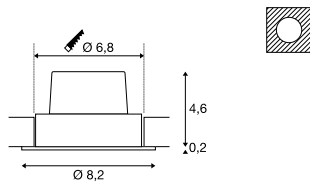

**NEW TRIA 68**  
EL, single, round, CS, TRIAC

**NEW TRIA 68**  
Single, square, CS, TRIAC

• Installation depth <40mm

**Product details**

220-240V ~50/60Hz | 500mA  
Total consumption: 12W  
Material: Aluminium  
Dimmable: Triac C, Triac L

**Product details**

220-240V ~50/60Hz | 500mA  
Total consumption: 11W  
Material: Aluminium  
Dimmable: Triac C, Triac L

**Dimensioned drawing**

**Dimensioned drawing**

**Note**

Clip springs  
Material thickness, mounting surface: 20 mm