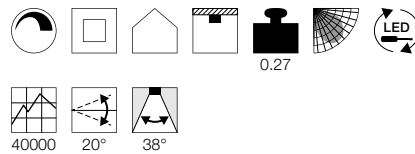

**NEW TRIA 68**  
EL, single, round, CS, TRIAC

**NEW TRIA 68**  
Single, square, CS, TRIAC

• Installation depth <40mm

**Product details**

220-240V ~50/60Hz | 500mA  
Total consumption: 12W  
Material: Aluminium  
Dimmable: Triac C, Triac L

**Product details**

220-240V ~50/60Hz | 500mA  
Total consumption: 11W  
Material: Aluminium  
Dimmable: Triac C, Triac L

**Dimensioned drawing**

**Dimensioned drawing**

**Note**

Clip springs  
Material thickness, mounting surface: 20 mm