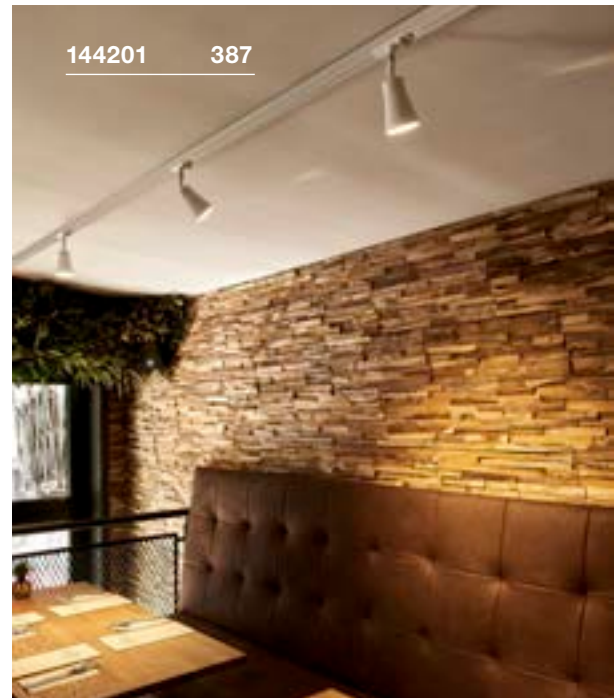

NOBLO SPOT
1 circuit, Triple Track Set

A-A++ Range A++-E

NEW VARIANT

LED INSIDE

PURI TRACK
1 circuit, Triple Track Set

E-A++ Range A++-E

Product details

220-240V ~50/60Hz | 350mA
Total consumption: 22.5W
Material: Aluminium

Note

The set consists of:
2x 1m 240V tracks [143010/-1/-2]
1x feed-in cable/longitudinal connector [143100/-1/-2]
1x 2 end caps [143130/-1/-2]
3x lamp heads NOBLO [1001862/-3/-4]

Product details

230V ~50Hz
Total consumption: 12.9W
Material: Aluminium

Note

The set consists of:
2x 1m 240V tracks
1x long connector
1x 2 end caps
3x lamp heads PURI
3x LED GU10 lamps
3x deco rings for GU10

Lamp details

3x 4.3W LEDs GU10 51mm

Variant	Item no.
1860lm | 2700K | CRI>80	
■ black	1002610
1860lm | 2700K | CRI>80	
□ white	1002611
1860lm | 2700K | CRI>80	
■ grey	1002612

Variant	Item no.
GU10 | LED GU10 51mm	
■ black	143190
GU10 | LED GU10 51mm	
□ white	143191
GU10 | LED GU10 51mm	
■ grey	143194

1002611 387

144201 387

1001868 387