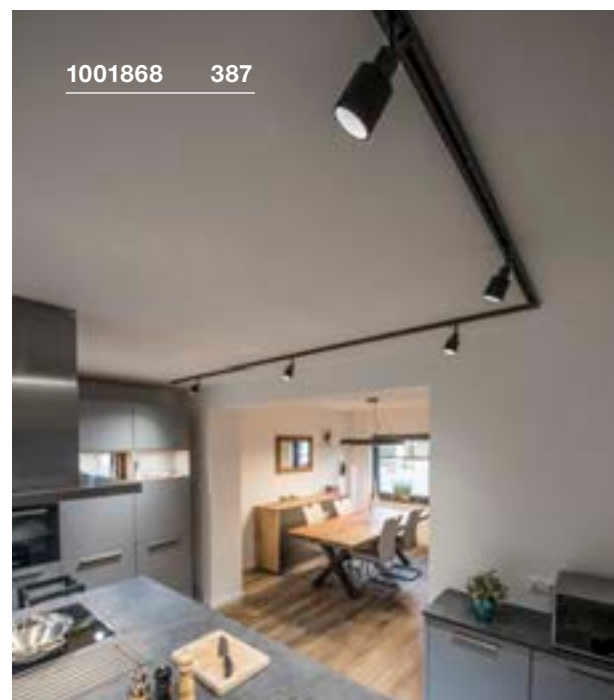

1001868 387