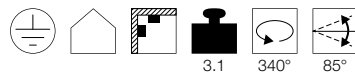

Product details

230V ~50Hz
Total consumption: 12.9W
Material: Aluminium

Note

The set consists of:
2x 1m 240V tracks
1x long connector
1x 2 end caps
3x lamp heads PURI
3x LED GU10 lamps
3x deco rings for GU10

Lamp details

3x 4.3W LEDs GU10 51mm

Variant	Item no.
1860lm | 2700K | CRI>80	
■ black	1002610
1860lm | 2700K | CRI>80	
□ white	1002611
1860lm | 2700K | CRI>80	
■ grey	1002612

Variant	Item no.
GU10 | LED GU10 51mm	
■ black	143190
GU10 | LED GU10 51mm	
□ white	143191
GU10 | LED GU10 51mm	
■ grey	143194