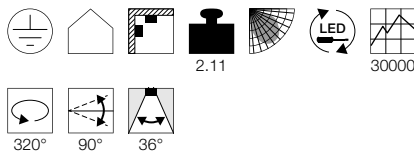

NOBLO SPOT
1 circuit, Triple Track Set

A-A++ Range A++-E

NEW VARIANT

LED INSIDE

PURI TRACK
1 circuit, Triple Track Set

E-A++ Range A++-E

Product details

220-240V ~50/60Hz | 350mA
Total consumption: 22.5W
Material: Aluminium

Note

The set consists of:
2x 1m 240V tracks [143010/-1/-2]
1x feed-in cable/longitudinal connector [143100/-1/-2]
1x 2 end caps [143130/-1/-2]
3x lamp heads NOBLO [1001862/-3/-4]

Product details

230V ~50Hz
Total consumption: 12.9W
Material: Aluminium