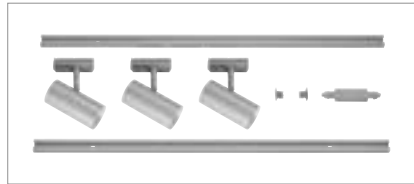

NOBLO SPOT
1 circuit, Triple Track Set

A-A++ Range A++-E

NEW VARIANT

LED INSIDE

PURI TRACK
1 circuit, Triple Track Set

E-A++ Range A++-E

Product details

220-240V ~50/60Hz | 350mA
Total consumption: 22.5W
Material: Aluminium

Note

The set consists of:
2x 1m 240V tracks [143010/-1/-2]
1x feed-in cable/longitudinal connector [143100/-1/-2]
1x 2 end caps [143130/-1/-2]
3x lamp heads NOBLO [1001862/-3/-4]

Product details

230V ~50Hz
Total consumption: 12.9W
Material: Aluminium

Note

The set consists of:
2x 1m 240V tracks
1x long connector
1x 2 end caps
3x lamp heads PURI
3x LED GU10 lamps
3x deco rings for GU10

Lamp details

3x 4.3W LEDs GU10 51mm

Variant	Item no.
1860lm 2700K CRI>80	
■ black	1002610
1860lm 2700K CRI>80	
□ white	1002611
1860lm 2700K CRI>80	
■ grey	1002612