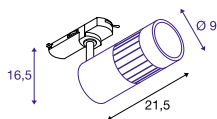

Dimensioned drawing