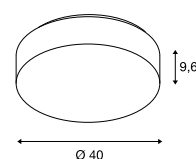

Dimensioned drawing

Variant	Item no.
1800/2000lm 3000/4000K CRI>80 0.77 kg	
☐ white	1002940

LIPSY® 50
CW, Drum, DALI

Dimensioned drawing

Variant	Item no.
2200/2400lm 3000/4000K CRI>80 0.96 kg	
☐ white	1002941