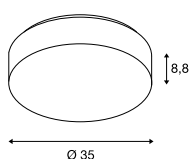

LIPSY®
CW, Drum, DALI

A-A++ Range A++-E

- Switchable light colour

Product details

220-240V ~50/60Hz | 500mA
Total consumption: 18W/21W
Material: Aluminium / Polycarbonate (PC)
Dimmable: Dali

1002940 313

LIPSY® 40
CW, Drum, DALI

Dimensioned drawing

Variant	Item no.
1800/2000lm 3000/4000K CRI>80 0.77 kg	
☐ white	1002940

LIPSY® 50
CW, Drum, DALI

Dimensioned drawing

Variant	Item no.
2200/2400lm 3000/4000K CRI>80 0.96 kg	
☐ white	1002941