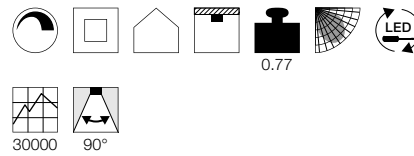

1002968 241

FERA 25
CL, DALI

A-A++ Range A++-E

- Switchable light colour

Product details

220-240V ~50/60Hz | 500mA
Total consumption: 19.5W
Material:
Polycarbonate (PC) / Polymethylacrylate (PMMA)
Dimmable: Dali

Dimensioned drawing

FERA 25
CL

A-A++ Range A++-E

Product details

100-240V ~50/60Hz | 550mA
Total consumption: 21W
Material:
Aluminium / Polystyrene (PS)

Dimensioned drawing

161461 241

Variant	Item no.
1580/1650lm 3000/4000K CRI>80	
□ matt white / frosted	1002967
1580/1650lm 3000/4000K CRI>80	
■ matt black / frosted	1002968