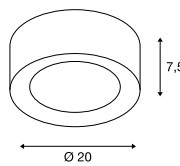

1002968 241

FERA 25
CL, DALI

A-A++ Range A++-E

- Switchable light colour

Product details

220-240V ~50/60Hz | 500mA
Total consumption: 19.5W
Material:
Polycarbonate (PC) / Polymethylacrylate (PMMA)
Dimmable: Dali

Dimensioned drawing

FERA 25
CL

A-A++ Range A++-E

Product details

100-240V ~50/60Hz | 550mA
Total consumption: 21W
Material:
Aluminium / Polystyrene (PS)

Dimensioned drawing

161461 241

Variant	Item no.
1580/1650lm 3000/4000K CRI>80	
□ matt white / frosted	1002967
1580/1650lm 3000/4000K CRI>80	
■ matt black / frosted	1002968