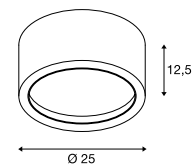

Dimensioned drawing

FERA 25
CL

A-A++ Range A++-E

Product details

100-240V ~50/60Hz | 550mA
Total consumption: 21W
Material:
Aluminium / Polystyrene (PS)

Dimensioned drawing

161461 241

Variant	Item no.
1580/1650lm 3000/4000K CRI>80	
□ matt white / frosted	1002967
1580/1650lm 3000/4000K CRI>80	
■ matt black / frosted	1002968