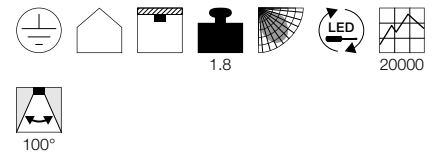

Dimensioned drawing

FERA 25
CL

A-A++ Range A++-E

Product details

100-240V ~50/60Hz | 550mA
Total consumption: 21W
Material:
Aluminium / Polystyrene (PS)

Dimensioned drawing

161461 241

Variant	Item no.
1580/1650lm 3000/4000K CRI>80	
□ matt white / frosted	1002967
1580/1650lm 3000/4000K CRI>80	
■ matt black / frosted	1002968