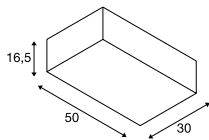

ACCANTO  
CL, E27

E-A++ Range A++-E

1002945 236

NEW

- Acrylic cover on underside of shade

Product details

220-240V ~50/60Hz  
Material: Steel / Textile

Dimensioned drawing