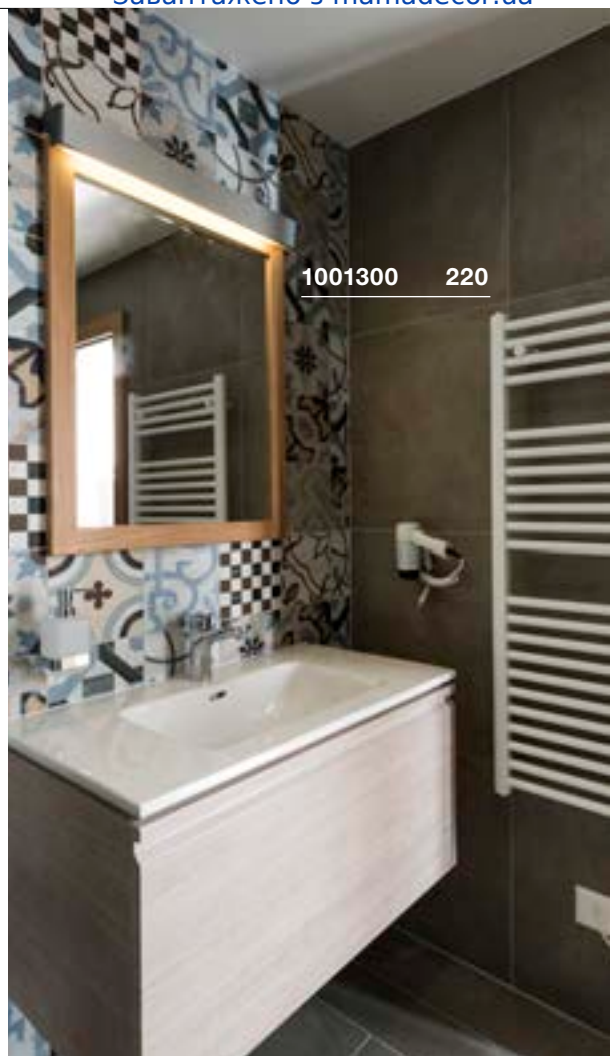

L-LINE 60

L-LINE 120

Product details

220-240V ~50/60Hz | 350mA  
 Total consumption: 10W  
 Material: Aluminium / Polycarbonate (PC)

Dimensioned drawing

Product details

220-240V ~50/60Hz | 350mA  
 Total consumption: 18.5W  
 Material: Aluminium / Polycarbonate (PC)

Dimensioned drawing

Variant	Item no.
820lm   3000K   CRI>80 white	1001299
820lm   3000K   CRI>80 matt silver	1001300
820lm   3000K   CRI>80 grey	1001301

Variant	Item no.
1650lm   3000K   CRI>80 white	1001303
1650lm   3000K   CRI>80 matt silver	1001304
1650lm   3000K   CRI>80 grey	1001305