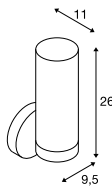

WL 106  
E14

E-A++ Range A++-E

Product details

220-240V ~50/60Hz  
Material: Aluminium / Glass

Dimensioned drawing

Recommended lamp

LED E14 6.5W 280°  
3000K 480lm EEL=A+  
7kWh/1000h  
Item no. 560372

LED E14 4W  
2700K 250lm EEL=A+  
4kWh/1000h  
Item no. 560222

Lamp details

max. 40W  
Ø: 3.6 cm max. L: 11 cm max.

Variant	Item no.
E14	
chrome	1002228

WL 106  
E14

E-A++ Range A++-E

Product details

220-240V ~50/60Hz  
Material: Aluminium / Glass

Dimensioned drawing

Recommended lamp

E14 4W  
2700K 250lm EEL=A+  
4kWh/1000h  
Item no. 560222

Lamp details

2x max. 40W  
Ø: 3.6 cm max. L: 11 cm max.

Variant	Item no.
E14	
chrome	1002229