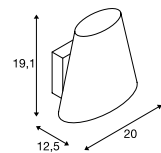

COUPA WL, QT14

D-A+ Range
A++-E

NEW

- High-quality, frosted glass

Product details

220-240V ~50/60Hz
Material: Steel / Glass

Dimensioned drawing

Recommended lamp