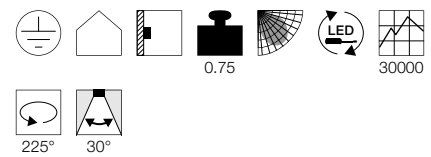

KENKUA SPOT WL, E27

- High-quality, frosted glass
- Adjustable reading light
- Light sources can be switched separately at the canopy

Product details

100-277V ~50/60Hz | 700mA
 Material: Steel / Glass
 Product dimensions:
 W: 21.5 cm H: 25 cm D: 15.5

Lamp details

max. 40W

Variant	Item no.
E27 Spot: 200lm 3000K CRI>80 □ shiny chrome / opaque	1002855

KENKUA WL, E27

- High-quality, frosted glass

Product details

220-240V ~50/60Hz
 Material: Steel / Glass
 Product dimensions:
 W: 21.5 cm H: 20.5 cm D: 15.5

Lamp details

max. 40W

Variant	Item no.
E27 □ shiny chrome / opaque	1002856

ACCANTO SPOT SQUARE WL, E27

882

Product details

230V ~50Hz
 Material: Steel / Textile

Dimensioned drawing