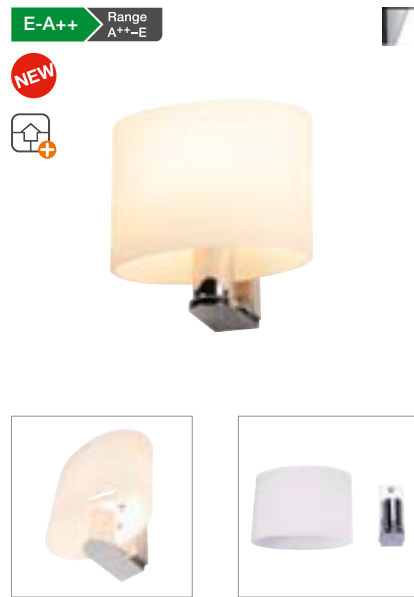

KENKUA SPOT WL, E27

- High-quality, frosted glass
- Adjustable reading light
- Light sources can be switched separately at the canopy

Product details

100-277V ~50/60Hz | 700mA
 Material: Steel / Glass
 Product dimensions:
 W: 21.5 cm H: 25 cm D: 15.5

Lamp details

max. 40W

Variant	Item no.
E27 Spot: 200lm 3000K CRI>80 □ shiny chrome / opaque	1002855

KENKUA WL, E27

- High-quality, frosted glass

Product details

220-240V ~50/60Hz
 Material: Steel / Glass
 Product dimensions:
 W: 21.5 cm H: 20.5 cm D: 15.5

Lamp details

max. 40W

Variant	Item no.
E27 □ shiny chrome / opaque	1002856

ACCANTO SPOT SQUARE WL, E27

882

Product details

230V ~50Hz
 Material: Steel / Textile

Dimensioned drawing