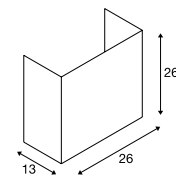

KENKUA SPOT WL, E27

- High-quality, frosted glass
- Adjustable reading light
- Light sources can be switched separately at the canopy

Product details

100-277V ~50/60Hz | 700mA
 Material: Steel / Glass
 Product dimensions:
 W: 21.5 cm H: 25 cm D: 15.5

Lamp details

max. 40W

Variant	Item no.
E27 Spot: 200lm 3000K CRI>80 □ shiny chrome / opaque	1002855

KENKUA WL, E27

- High-quality, frosted glass

Product details

220-240V ~50/60Hz
 Material: Steel / Glass
 Product dimensions:
 W: 21.5 cm H: 20.5 cm D: 15.5

Lamp details

max. 40W

Variant	Item no.
E27 □ shiny chrome / opaque	1002856

ACCANTO SPOT SQUARE WL, E27

882

Product details

230V ~50Hz
 Material: Steel / Textile

Dimensioned drawing

Recommended lamp

LED E27 9.1W 240°
 2700K 760lm EEL=A+
 10kWh/1000h
 Item no. 560402

Lamp details

max. 24W
 L: 17.3 cm max.

Variant	Item no.
E27 Spot: 100lm 3000K CRI>80 ■ black	155670
E27 Spot: 100lm 3000K CRI>80 □ white	155673