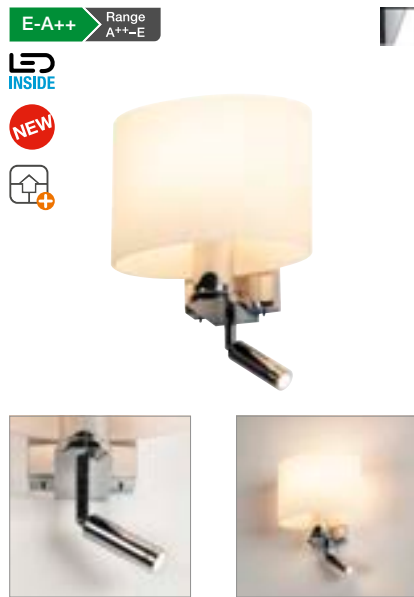

KENKUA SPOT WL, E27

- High-quality, frosted glass
- Adjustable reading light
- Light sources can be switched separately at the canopy

Product details

100-277V ~50/60Hz | 700mA
 Material: Steel / Glass
 Product dimensions:
 W: 21.5 cm H: 25 cm D: 15.5

Lamp details

max. 40W

Variant	Item no.
E27 Spot: 200lm 3000K CRI>80 □ shiny chrome / opaque	1002855

KENKUA WL, E27

- High-quality, frosted glass

Product details

220-240V ~50/60Hz
 Material: Steel / Glass
 Product dimensions:
 W: 21.5 cm H: 20.5 cm D: 15.5

Lamp details

max. 40W

Variant	Item no.
E27 □ shiny chrome / opaque	1002856

ACCANTO SPOT SQUARE WL, E27

882

Product details

230V ~50Hz
 Material: Steel / Textile

Dimensioned drawing