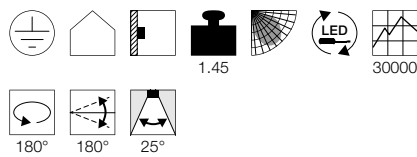

KENKUA SPOT WL, E27

- High-quality, frosted glass
- Adjustable reading light
- Light sources can be switched separately at the canopy

Product details

100-277V ~50/60Hz | 700mA
 Material: Steel / Glass
 Product dimensions:
 W: 21.5 cm H: 25 cm D: 15.5

Lamp details

max. 40W

Variant	Item no.
E27 Spot: 200lm 3000K CRI>80 □ shiny chrome / opaque	1002855

KENKUA WL, E27

- High-quality, frosted glass

Product details

220-240V ~50/60Hz
 Material: Steel / Glass
 Product dimensions:
 W: 21.5 cm H: 20.5 cm D: 15.5