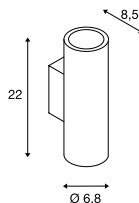

KARPO UP/DOWN WL

A-A++ Range A++-E

- Premium LED with CRI>90

Product details

100-240V ~50/60Hz | 450mA
Total consumption: 10W
Material: Aluminium

Dimensioned drawing

| Variant | Item no. |
|--|----------|
| Up: 320lm 3000K CRI>90 Down: 320lm 3000K CRI>90 | |
| ■ black | 1000675 |
| Up: 370lm 3000K CRI>90 Down: 370lm 3000K CRI>90 | |
| □ white | 1000676 |
| Up: 340lm 3000K CRI>90 Down: 340lm 3000K CRI>90 | |
| ■ gold | 1002174 |

ENOLA B WL, QPAR51

E-A++ Range A++-E

Product details

230V ~50Hz
Material: Aluminium / Steel

Dimensioned drawing

Recommended accessories

■ Deco ring
Item no. 151840

Recommended lamp

ASTINA UP/DOWN WL, QPAR51

A-A++ Range A++-E

- High-quality, frosted glass

Product details

220-240V ~50/60Hz
Material: Aluminium / Steel

Dimensioned drawing

Lamp details

2x max. 10W QPAR51