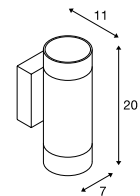

ENOLA B WL, QPAR51

E-A++ Range A++-E

Product details

230V ~50Hz
Material: Aluminium / Steel

Dimensioned drawing

Recommended accessories

■ Deco ring
Item no. 151840

Recommended lamp

ASTINA UP/DOWN WL, QPAR51

A-A++ Range A++-E

- High-quality, frosted glass

Product details

220-240V ~50/60Hz
Material: Aluminium / Steel

Dimensioned drawing

Lamp details

2x max. 10W QPAR51