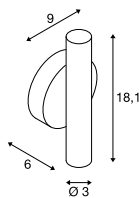

KARPO UP/DOWN WL

A-A++ Range A++-E

- Premium LED with CRI>90

Product details

100-240V ~50/60Hz | 450mA
Total consumption: 10W
Material: Aluminium

Dimensioned drawing

| Variant | Item no. |
|--|----------|
| Up: 320lm 3000K CRI>90 Down: 320lm 3000K CRI>90 | |
| ■ black | 1000675 |
| Up: 370lm 3000K CRI>90 Down: 370lm 3000K CRI>90 | |
| □ white | 1000676 |
| Up: 340lm 3000K CRI>90 Down: 340lm 3000K CRI>90 | |
| ■ gold | 1002174 |

ENOLA B WL, QPAR51

E-A++ Range A++-E

Product details

230V ~50Hz
Material: Aluminium / Steel

Dimensioned drawing

Recommended accessories

■ Deco ring
Item no. 151840

Recommended lamp

LED GU10 7.2W 36°
2700K 470lm EEL=A+
8kWh/1000h
Item no. 560542

LED GU10 7.2W 36°
3000K 520lm EEL=A+
8kWh/1000h
Item no. 1001561

Lamp details

2x max. 50W QPAR51
L: 8.5 cm max.

| Variant | Item no. |
|----------------|----------|
| GU10 QPAR51 | |
| ■ black | 151800 |
| GU10 QPAR51 | |
| □ white | 151801 |
| GU10 QPAR51 | |
| ■ gold | 151803 |
| GU10 QPAR51 | |
| ■ grey / black | 151804 |

ASTINA UP/DOWN WL, QPAR51

A-A++ Range A++-E

- High-quality, frosted glass

Product details

220-240V ~50/60Hz
Material: Aluminium / Steel

Dimensioned drawing

Lamp details

2x max. 10W QPAR51