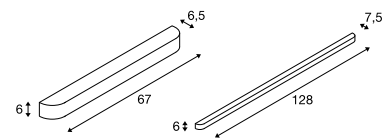

1002239 169

ARLINA 60/130
WL

A-A++ Range A++-E

LED INSIDE

NEW

Product details

220-240V ~50/60Hz | 500mA
Material: Aluminium / Glass
Product dimensions: W: 6.8 cm H: 6 cm

155216 169

ARLINA 60/130
WL, T16

A-A+ Range A++-E

LED INSIDE

Product details

220-240V ~50/60Hz
Total consumption: 31.5W
Material: Aluminium

Dimensioned drawing

Recommended lamp

LED G5 28W
3000K 2600lm EEL=A+
44kWh/1000h
Item no. 548028

Lamp details

28W T16

Variant	Item no.
1400lm 3000K CRI>80 20W L: 67 cm 2.2 kg aluminium	1002239
2400lm 3000K CRI>80 28W L: 128 cm 3.9 kg aluminium	1002240

Variant	Item no.
G5 T16 L: 67 cm 2.2 kg aluminium	155206
G5 T16 L: 128 cm 3.8 kg aluminium	155216