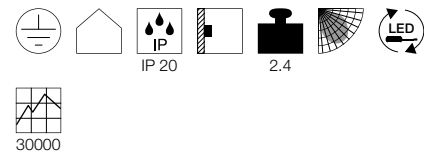

SEDO 7
WL

SEDO 14
WL

SEDO 21
WL

Product details

220-240V ~50/60Hz | 350mA
Total consumption: 11.5W
Material: Aluminium / Glass

Product details

220-240V ~50/60Hz | 500mA
Total consumption: 16W
Material: Aluminium / Glass

Product details

220-240V ~50/60Hz | 700mA
Total consumption: 30W
Material: Aluminium / Glass

Dimensioned drawing

Dimensioned drawing

Dimensioned drawing

Variant	Item no.
1020lm 3000K CRI>80 □ white	1002962
1020lm 3000K CRI>80 □ matt aluminium	1002964