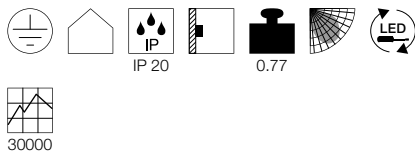

SEDO 7
WL

SEDO 14
WL

SEDO 21
WL

Product details

220-240V ~50/60Hz | 350mA
Total consumption: 11.5W
Material: Aluminium / Glass

Product details

220-240V ~50/60Hz | 500mA
Total consumption: 16W
Material: Aluminium / Glass

Product details

220-240V ~50/60Hz | 700mA
Total consumption: 30W
Material: Aluminium / Glass

Dimensioned drawing

Dimensioned drawing

Dimensioned drawing

Variant	Item no.
1020lm 3000K CRI>80 □ white	1002962
1020lm 3000K CRI>80 □ matt aluminium	1002964