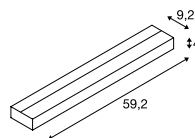

Product details

220-240V ~50/60Hz | 700mA
Total consumption: 30W
Material: Aluminium / Glass

Dimensioned drawing

Dimensioned drawing

Dimensioned drawing

Variant	Item no.
1020lm 3000K CRI>80 □ white	1002962
1020lm 3000K CRI>80 □ matt aluminium	1002964