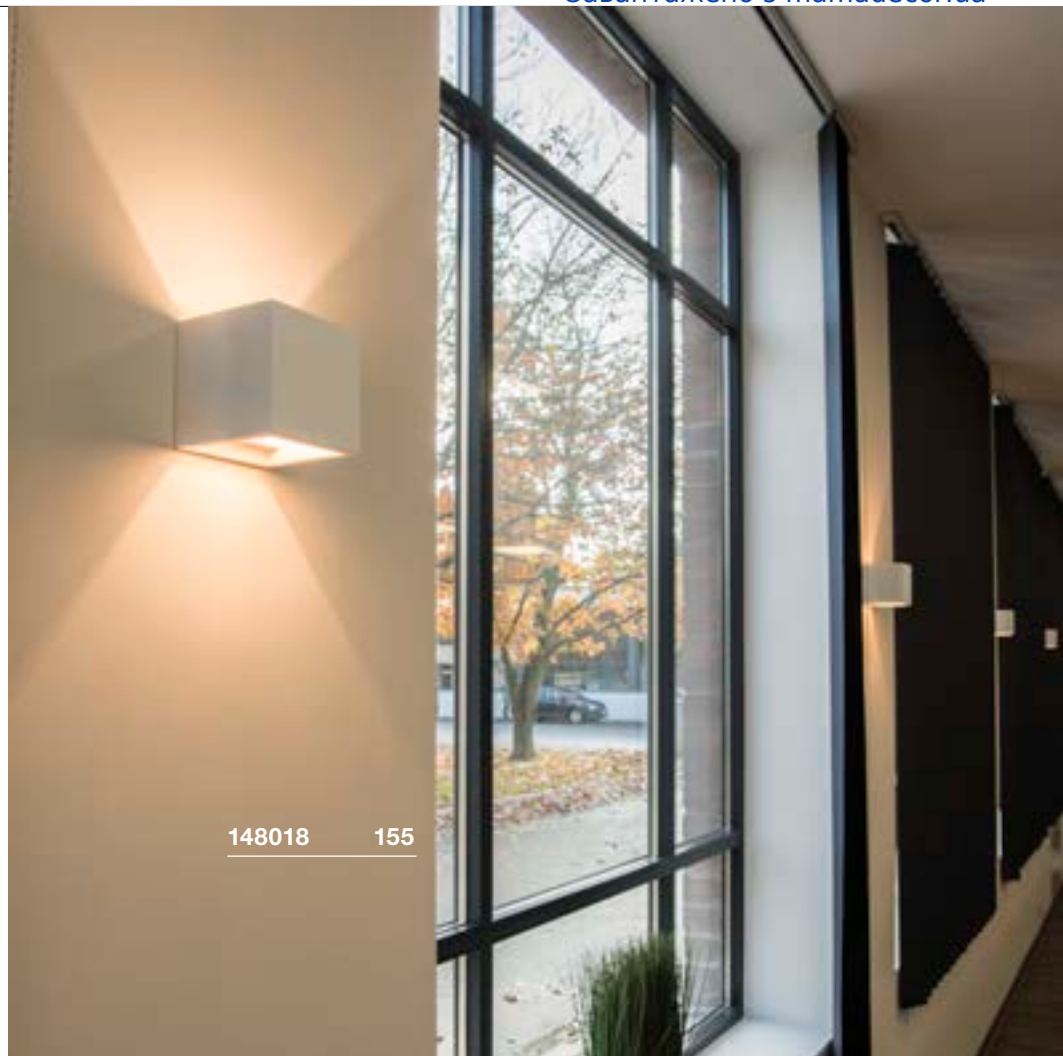

PLASTRA
WL, rectangular, QT-DE12

893

D-A+ Range A++-E

NEW

- Can be individually designed with colours, stickers and more

148018 155

Product details

220-240V ~50/60Hz
Material: Plaster / Steel

1.6

Dimensioned drawing

Recommended lamp

R7s 118mm 10.5W 330°
3000K 1050lm EEL=A+
11kWh/1000h
Item no. 560352

LED R7s 118mm 14W
3000K 2000lm EEL=A++
14kWh/1000h
Item no. 1002135

Lamp details

max. 20W

Variant	Item no.
R7s 118mm	
<input type="checkbox"/> white	1002238