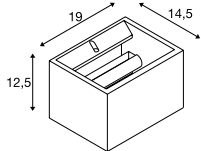

PLASTRA
WL, rectangular, QT-DE12

893

D-A+ Range A++-E

NEW

- Can be individually designed with colours, stickers and more

148018 155

Product details

220-240V ~50/60Hz
Material: Plaster / Steel

1.6

Dimensioned drawing

Recommended lamp

R7s 118mm 10.5W 330°
3000K 1050lm EEL=A+
11kWh/1000h
Item no. 560352

LED R7s 118mm 14W
3000K 2000lm EEL=A++
14kWh/1000h
Item no. 1002135

Lamp details

max. 20W

Variant	Item no.
R7s 118mm	
<input type="checkbox"/> white	1002238