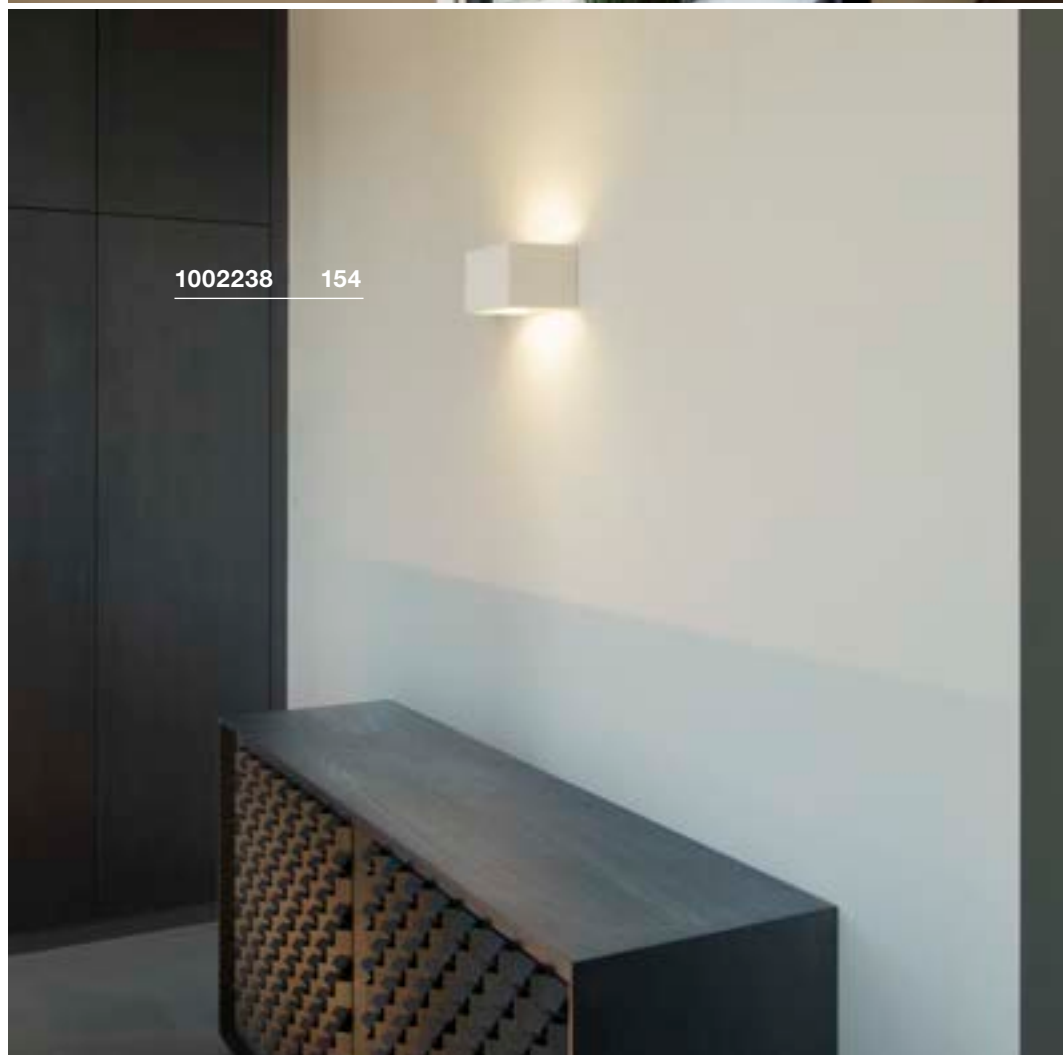

PLASTRA
WL, rectangular, QT-DE12

893

D-A+ Range A++-E

NEW

- Can be individually designed with colours, stickers and more

148018 155

Product details

220-240V ~50/60Hz
Material: Plaster / Steel

1.6

Dimensioned drawing

Recommended lamp

R7s 118mm 10.5W 330°
3000K 1050lm EEL=A+
11kWh/1000h
Item no. 560352

LED R7s 118mm 14W
3000K 2000lm EEL=A++
14kWh/1000h
Item no. 1002135

Lamp details

max. 20W

Variant	Item no.
R7s 118mm	
<input type="checkbox"/> white	1002238