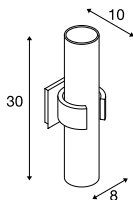

230V ~50Hz  
Material: Aluminium / Glass

0.73

Dimensioned drawing

Product details

220-240V ~50/60Hz  
Material: Steel / Glass

0.98

Dimensioned drawing

Product details

230V ~50Hz  
Material: Aluminium / Glass

1.14

Dimensioned drawing

Recommended lamp

E14 4W  
2700K 250lm EEL=A+  
4kWh/1000h  
Item no. 560222

Lamp details

2x max. 40W C35  
Ø: 5 cm max. L: 9.6 cm max.

Variant	Item no.
E14   C35	
■ matt aluminium	147529

Recommended lamp

LED E27 9.1W 240°  
2700K 760lm EEL=A+  
10kWh/1000h  
Item no. 560402

LED E27 9.5W 240°  
2200-6700K 806lm EEL=A+  
10kWh/1000h  
Item no. 1001917

Lamp details

max. 40W  
Ø: 8 cm max. L: 15 cm max.

Lamp details

max. 60W  
Ø: 5.2 cm max. L: 15.2 cm max.

Variant	Item no.
E27	
□ white	151591