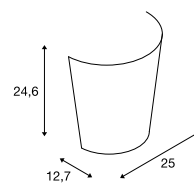

230V ~50Hz  
Material: Aluminium / Glass

0.73

Dimensioned drawing

Product details

220-240V ~50/60Hz  
Material: Steel / Glass

0.98

Dimensioned drawing

Product details

230V ~50Hz  
Material: Aluminium / Glass

1.14

Dimensioned drawing

Recommended lamp

E14 4W  
2700K 250lm EEL=A+  
4kWh/1000h  
Item no. 560222

Lamp details

2x max. 40W C35  
Ø: 5 cm max. L: 9.6 cm max.

Variant	Item no.
E14   C35	
■ matt aluminium	147529

Lamp details

max. 60W  
Ø: 5.2 cm max. L: 15.2 cm max.

Variant	Item no.
E27	
□ white	151591