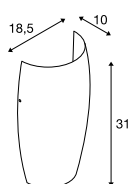

230V ~50Hz  
Material: Aluminium / Glass

0.73

Dimensioned drawing

Product details

220-240V ~50/60Hz  
Material: Steel / Glass

0.98

Dimensioned drawing

Product details

230V ~50Hz  
Material: Aluminium / Glass

1.14

Dimensioned drawing

Recommended lamp

E14 4W  
2700K 250lm EEL=A+  
4kWh/1000h  
Item no. 560222

Lamp details

2x max. 40W C35  
Ø: 5 cm max. L: 9.6 cm max.

Variant	Item no.
E14   C35	
■ matt aluminium	147529

Recommended lamp

LED E27 9.1W 240°  
2700K 760lm EEL=A+  
10kWh/1000h  
Item no. 560402

LED E27 9.5W 240°  
2200-6700K 806lm EEL=A+  
10kWh/1000h  
Item no. 1001917

Lamp details

max. 40W  
Ø: 8 cm max. L: 15 cm max.

Lamp details

max. 60W  
Ø: 5.2 cm max. L: 15.2 cm max.

Variant	Item no.
E27	
□ white	151591