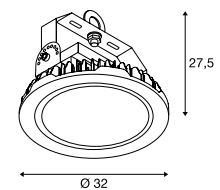

1003107 + 1001691 + 1001692 131

PARA FLAC PD/CL, DALI

A-A++ Range
A++-E

LED
INSIDE

NEW
VARIANT

Product details

220-240V ~50/60Hz | 1600mA
Total consumption: 104W
Material: Aluminium / Polycarbonate (PC)
Dimmable: Dali

Dimensioned drawing

Note

Product supplied without chain and can be suspended using normal commercial chains. Open cable end.

Recommended accessories

■ IP68 connection box, 3-pole

Item no. 228730

■ Reflec or