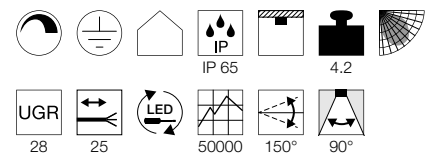

1003107 + 1001691 + 1001692 131

PARA FLAC PD/CL, DALI

A-A++ Range
A++-E

LED
INSIDE

NEW
VARIANT

Product details

220-240V ~50/60Hz | 1600mA
Total consumption: 104W
Material: Aluminium / Polycarbonate (PC)
Dimmable: Dali

Dimensioned drawing

Note

Product supplied without chain and can be suspended using normal commercial chains. Open cable end.

Recommended accessories

■ IP68 connection box, 3-pole

Item no. 228730

■ Reflec or