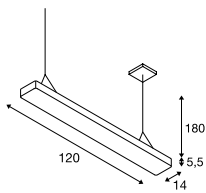

WORKLIGHT PD, DALI

898

A-A++ Range A++-E

NEW VARIANT

- Height adjustable
- Direct and indirect light

Product details

220-240V ~50/60Hz | 226mA
 Total consumption: 49W
 Material: Aluminium / Acrylic
 Dimmable: Dali

Dimensioned drawing

1002838 120

1002850 121

Variant	Item no.
Direct: 3600lm 3000K CRI>80 Indirect: 1800lm 3000K CRI>80	
white	1002838
Direct: 3600lm 3000K CRI>80 Indirect: 1800lm 3000K CRI>80	
anthracite	1002839