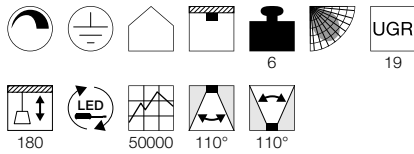

WORKLIGHT PD, DALI

898

A-A++ Range A++-E

NEW VARIANT

- Height adjustable
- Direct and indirect light

Product details

220-240V ~50/60Hz | 226mA
 Total consumption: 49W
 Material: Aluminium / Acrylic
 Dimmable: Dali

Dimensioned drawing

1002838 120

1002850 121

Variant	Item no.
Direct: 3600lm 3000K CRI>80 Indirect: 1800lm 3000K CRI>80	
white	1002838
Direct: 3600lm 3000K CRI>80 Indirect: 1800lm 3000K CRI>80	
anthracite	1002839