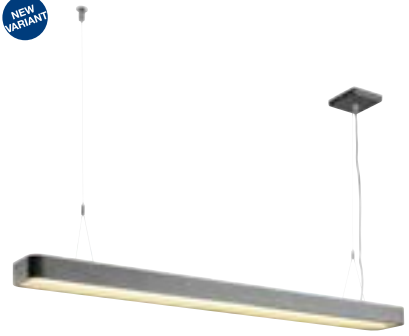

WORKLIGHT PD, DALI

898

A-A++ Range A++-E

NEW VARIANT

- Height adjustable
- Direct and indirect light

Product details

220-240V ~50/60Hz | 226mA
 Total consumption: 49W
 Material: Aluminium / Acrylic
 Dimmable: Dali

Dimensioned drawing

1002838 120

1002850 121

Variant	Item no.
Direct: 3600lm 3000K CRI>80 Indirect: 1800lm 3000K CRI>80	
white	1002838
Direct: 3600lm 3000K CRI>80 Indirect: 1800lm 3000K CRI>80	
anthracite	1002839