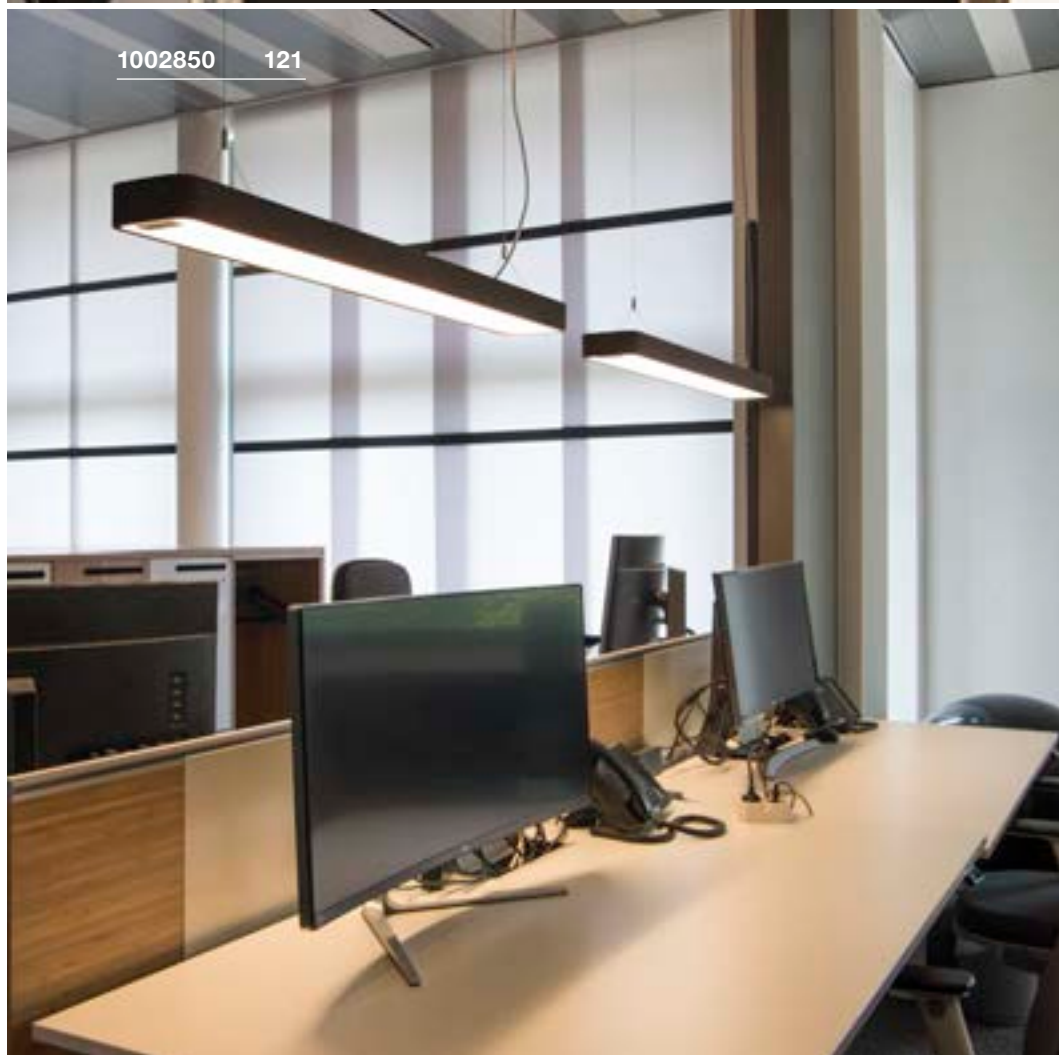

WORKLIGHT PD, DALI

898

A-A++ Range A++-E

NEW VARIANT

- Height adjustable
- Direct and indirect light

Product details

220-240V ~50/60Hz | 226mA
 Total consumption: 49W
 Material: Aluminium / Acrylic
 Dimmable: Dali

Dimensioned drawing

1002838 120

1002850 121

Variant	Item no.
Direct: 3600lm 3000K CRI>80 Indirect: 1800lm 3000K CRI>80	
white	1002838
Direct: 3600lm 3000K CRI>80 Indirect: 1800lm 3000K CRI>80	
anthracite	1002839