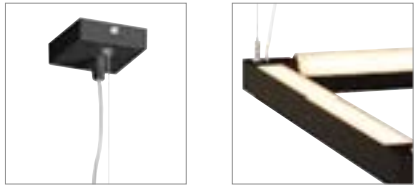

OPEN GRILL PD, Single Twist

A-A++ Range A++-E

- Height adjustable

Product details

220-240V ~50/60Hz | 700mA
 Total consumption: 38W
 Material: Aluminium / Acrylic

Dimensioned drawing

OPEN GRILL PD, Double Twist

A-A++ Range A++-E

- Height adjustable

Product details

220-240V ~50/60Hz | 1050mA
 Total consumption: 54W
 Material: Aluminium / Acrylic

Dimensioned drawing

1001295 116

1001297 116

Variant	Item no.
3160lm 3000K CRI>80	
■ black	1001297
2500lm 3000K CRI>80	
□ white	157671