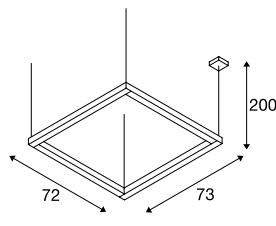

OPEN GRILL PD, Single Twist

A-A++ Range A++-E

- Height adjustable

Product details

220-240V ~50/60Hz | 700mA
 Total consumption: 38W
 Material: Aluminium / Acrylic

Dimensioned drawing

OPEN GRILL PD, Double Twist

A-A++ Range A++-E

- Height adjustable

Product details

220-240V ~50/60Hz | 1050mA
 Total consumption: 54W
 Material: Aluminium / Acrylic

Dimensioned drawing

1001295 116

1001297 116

Variant	Item no.
3160lm 3000K CRI>80	
■ black	1001297
2500lm 3000K CRI>80	
□ white	157671