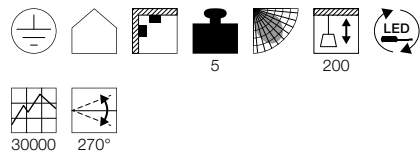

OPEN GRILL PD, Single Twist

A-A++ Range A++-E

- Height adjustable

Product details

220-240V ~50/60Hz | 700mA
 Total consumption: 38W
 Material: Aluminium / Acrylic

Dimensioned drawing

OPEN GRILL PD, Double Twist

A-A++ Range A++-E

- Height adjustable

Product details

220-240V ~50/60Hz | 1050mA
 Total consumption: 54W
 Material: Aluminium / Acrylic

Dimensioned drawing

1001295 116

1001297 116

Variant	Item no.
3160lm 3000K CRI>80	
■ black	1001297
2500lm 3000K CRI>80	
□ white	157671