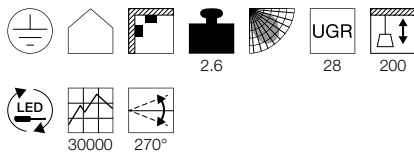

OPEN GRILL PD, Single Twist

A-A++ Range A++-E

- Height adjustable

Product details

220-240V ~50/60Hz | 700mA
 Total consumption: 38W
 Material: Aluminium / Acrylic

Dimensioned drawing

OPEN GRILL PD, Double Twist

A-A++ Range A++-E

- Height adjustable

Product details

220-240V ~50/60Hz | 1050mA
 Total consumption: 54W
 Material: Aluminium / Acrylic

Dimensioned drawing

1001295 116

1001297 116

Variant	Item no.
3160lm 3000K CRI>80	
■ black	1001297
2500lm 3000K CRI>80	
□ white	157671