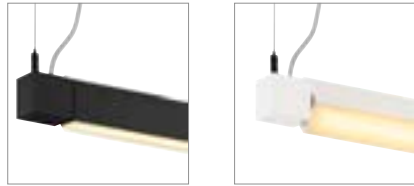

OPEN GRILL PD, Single Twist

A-A++ Range A++-E

- Height adjustable

Product details

220-240V ~50/60Hz | 700mA
 Total consumption: 38W
 Material: Aluminium / Acrylic

Dimensioned drawing

OPEN GRILL PD, Double Twist

A-A++ Range A++-E

- Height adjustable

Product details

220-240V ~50/60Hz | 1050mA
 Total consumption: 54W
 Material: Aluminium / Acrylic

Dimensioned drawing

1001295 116

1001297 116

Variant	Item no.
3160lm 3000K CRI>80	
■ black	1001297
2500lm 3000K CRI>80	
□ white	157671