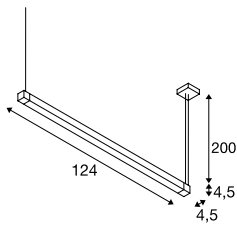

OPEN GRILL PD, Single Twist

A-A++ Range A++-E

- Height adjustable

Product details

220-240V ~50/60Hz | 700mA
 Total consumption: 38W
 Material: Aluminium / Acrylic

Dimensioned drawing

OPEN GRILL PD, Double Twist

A-A++ Range A++-E

- Height adjustable

Product details

220-240V ~50/60Hz | 1050mA
 Total consumption: 54W
 Material: Aluminium / Acrylic

Dimensioned drawing

1001295 116

1001297 116

Variant	Item no.
3160lm 3000K CRI>80	
■ black	1001297
2500lm 3000K CRI>80	
□ white	157671