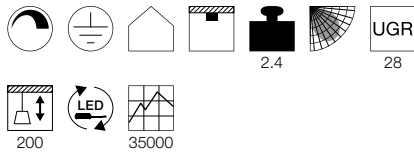

**GLENOS**  
PD, 1m, 1-10V

**Product details**

220-240V ~50/60Hz | 1000mA  
Total consumption: 43W  
Material: Aluminium / Plastic  
Dimmable: 1-10V

**Dimensioned drawing**

**GLENOS**  
PD, 2m, 1-10V

**Product details**

220-240V ~50/60Hz | 1000mA  
Total consumption: 85W  
Material: Aluminium / Plastic  
Dimmable: 1-10V

**Dimensioned drawing**

Variant	Item no.
2850lm   3000K   CRI>80 ■ matt black	1001400
2850lm   3000K   CRI>80 □ matt white	1001401
2850lm   3000K   CRI>80 ■ silver	1001402
3300lm   4000K   CRI>80 ■ matt black	1001403
3300lm   4000K   CRI>80 □ matt white	1001404
3300lm   4000K   CRI>80 ■ silver	1001405