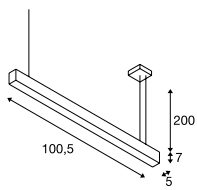

**GLENOS**  
PD, 1m, 1-10V

**Product details**

220-240V ~50/60Hz | 1000mA  
Total consumption: 43W  
Material: Aluminium / Plastic  
Dimmable: 1-10V

**Dimensioned drawing**

**GLENOS**  
PD, 2m, 1-10V

**Product details**

220-240V ~50/60Hz | 1000mA  
Total consumption: 85W  
Material: Aluminium / Plastic  
Dimmable: 1-10V

**Dimensioned drawing**

Variant	Item no.
2850lm   3000K   CRI>80 ■ matt black	1001400
2850lm   3000K   CRI>80 □ matt white	1001401
2850lm   3000K   CRI>80 ■ silver	1001402
3300lm   4000K   CRI>80 ■ matt black	1001403
3300lm   4000K   CRI>80 □ matt white	1001404
3300lm   4000K   CRI>80 ■ silver	1001405