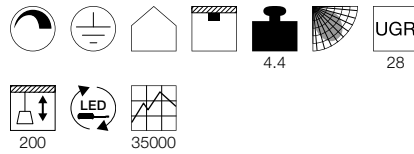

**GLENOS**  
PD, 1m, 1-10V

**Product details**

220-240V ~50/60Hz | 1000mA  
Total consumption: 43W  
Material: Aluminium / Plastic  
Dimmable: 1-10V

**Dimensioned drawing**

**GLENOS**  
PD, 2m, 1-10V

**Product details**

220-240V ~50/60Hz | 1000mA  
Total consumption: 85W  
Material: Aluminium / Plastic  
Dimmable: 1-10V

**Dimensioned drawing**

Variant	Item no.
2850lm   3000K   CRI>80 ■ matt black	1001400
2850lm   3000K   CRI>80 □ matt white	1001401
2850lm   3000K   CRI>80 ■ silver	1001402
3300lm   4000K   CRI>80 ■ matt black	1001403
3300lm   4000K   CRI>80 □ matt white	1001404
3300lm   4000K   CRI>80 ■ silver	1001405