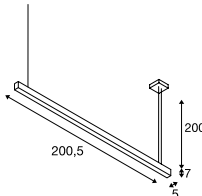

**GLENOS**  
PD, 1m, 1-10V

**Product details**

220-240V ~50/60Hz | 1000mA  
Total consumption: 43W  
Material: Aluminium / Plastic  
Dimmable: 1-10V

**Dimensioned drawing**

**GLENOS**  
PD, 2m, 1-10V

**Product details**

220-240V ~50/60Hz | 1000mA  
Total consumption: 85W  
Material: Aluminium / Plastic  
Dimmable: 1-10V

**Dimensioned drawing**

Variant	Item no.
2850lm   3000K   CRI>80 ■ matt black	1001400
2850lm   3000K   CRI>80 □ matt white	1001401
2850lm   3000K   CRI>80 ■ silver	1001402
3300lm   4000K   CRI>80 ■ matt black	1001403
3300lm   4000K   CRI>80 □ matt white	1001404
3300lm   4000K   CRI>80 ■ silver	1001405