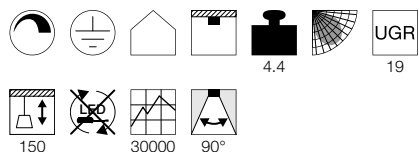

I-PENDANT PRO
PD, 1195x295mm, 1-10V

- Height adjustable

Product details

100-240V ~50/60Hz | 1000mA
Total consumption: 42W
Material: Aluminium / Acrylic
Dimmable: 1-10V

Dimensioned drawing

Recommended accessories

☐ 1-10V dimming
Item no. 470505

Variant	Item no.
3100lm | 3000K | CRI>80 ☐ matt white	158723
3550lm | 4000K | CRI>80 ☐ matt white	158724
3100lm | 3000K | CRI>80 ☒ grey	158733
3550lm | 4000K | CRI>80 ☒ grey	158734

I-PENDANT PRO
PD, 1195x295mm,
UGR<19, 1-10V

- Height adjustable
- Reduced glare due to UGR <19
- Workstation-compatible

Product details

100-240V ~50/60Hz | 1000mA
Total consumption: 42W
Material: Aluminium / Polymethylacrylate (PMMA)
Dimmable: 1-10V

Dimensioned drawing

Recommended accessories

☐ 1-10V dimming
Item no. 470505

Variant	Item no.
3750lm | 3000K | CRI>80 ☐ white	1001447
3800lm | 4000K | CRI>80 ☐ white	1001448
3750lm | 3000K | CRI>80 ☒ grey	1001647
3800lm | 4000K | CRI>80 ☒ grey	1001648

I-PENDANT PRO
PD, 1195x295mm, DALI

- Height adjustable
- Suitable for screen workplaces in accordance with EN 12464-1
- UGR<19

Product details

100-277V ~50/60Hz | 1000mA
Total consumption: 42W
Material: Aluminium / Polymethylacrylate (PMMA)
Dimmable: Dali

Dimensioned drawing

Recommended accessories

☐ 1-10V dimming
Item no. 470505

Variant	Item no.
3750lm | 3000K | CRI>80 ☐ white	1003048
3800lm | 4000K | CRI>80 ☐ white	1003049
3750lm | 3000K | CRI>80 ☒ grey	1003050
3800lm | 4000K | CRI>80 ☒ grey	1003051