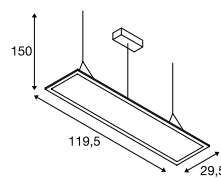

Dimensioned drawing

Recommended accessories

☐ 1-10V dimming
Item no. 470505

Variant	Item no.
3750lm | 3000K | CRI>80 ☐ white	1003048
3800lm | 4000K | CRI>80 ☐ white	1003049
3750lm | 3000K | CRI>80 ☒ grey	1003050
3800lm | 4000K | CRI>80 ☒ grey	1003051