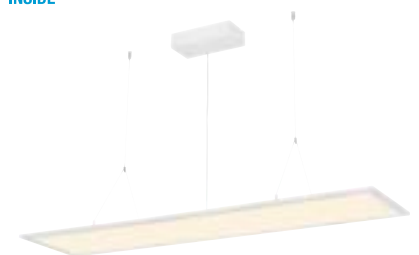

I-PENDANT PRO  
PD, 1195x295mm, 1-10V

- Height adjustable

Product details

100-240V ~50/60Hz | 1000mA  
Total consumption: 42W  
Material: Aluminium / Acrylic  
Dimmable: 1-10V

Dimensioned drawing

Recommended accessories

I-PENDANT PRO  
PD, 1195x295mm,  
UGR<19, 1-10V

- Height adjustable
- Reduced glare due to UGR <19
- Workstation-compatible

Product details

100-240V ~50/60Hz | 1000mA  
Total consumption: 42W  
Material: Aluminium / Polymethylacrylate (PMMA)  
Dimmable: 1-10V