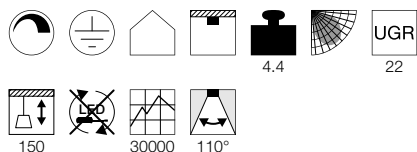

I-PENDANT PRO  
PD, 1195x295mm, 1-10V

- Height adjustable

Product details

100-240V ~50/60Hz | 1000mA  
Total consumption: 42W  
Material: Aluminium / Acrylic  
Dimmable: 1-10V

Dimensioned drawing

Recommended accessories