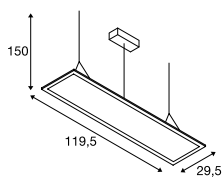

Dimensioned drawing

Recommended accessories

☐ 1-10V dimming
Item no. 470505

Variant	Item no.
3750lm | 3000K | CRI>80 ☐ white	1001447
3800lm | 4000K | CRI>80 ☐ white	1001448
3750lm | 3000K | CRI>80 ☒ grey	1001647
3800lm | 4000K | CRI>80 ☒ grey	1001648