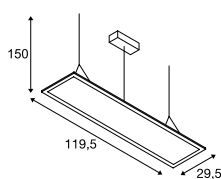

I-PENDANT PRO  
PD, 1195x295mm, 1-10V

- Height adjustable

Product details

100-240V ~50/60Hz | 1000mA  
Total consumption: 42W  
Material: Aluminium / Acrylic  
Dimmable: 1-10V

Dimensioned drawing

Recommended accessories