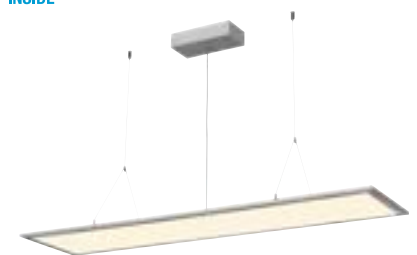

I-PENDANT PRO  
PD, 1195x295mm, 1-10V

- Height adjustable

Product details

100-240V ~50/60Hz | 1000mA  
Total consumption: 42W  
Material: Aluminium / Acrylic  
Dimmable: 1-10V

Dimensioned drawing

Recommended accessories

I-PENDANT PRO  
PD, 1195x295mm,  
UGR<19, 1-10V

- Height adjustable
- Reduced glare due to UGR <19
- Workstation-compatible

Product details

100-240V ~50/60Hz | 1000mA  
Total consumption: 42W  
Material: Aluminium / Polymethylacrylate (PMMA)  
Dimmable: 1-10V