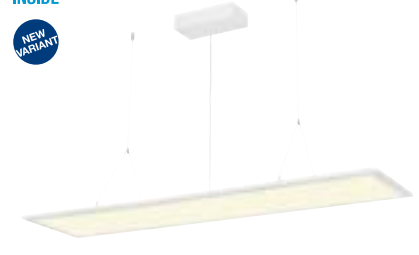

I-PENDANT PRO
PD, 1195x295mm, DALI

- Height adjustable
- Suitable for screen workplaces in accordance with EN 12464-1
- UGR<19

Product details

100-277V ~50/60Hz | 1000mA
Total consumption: 42W
Material: Aluminium / Polymethylacrylate (PMMA)
Dimmable: Dali