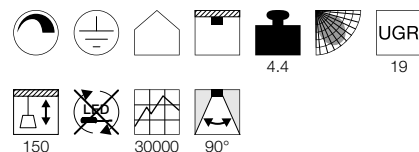

I-PENDANT PRO
PD, 1195x295mm, 1-10V

- Height adjustable

Product details

100-240V ~50/60Hz | 1000mA
Total consumption: 42W
Material: Aluminium / Acrylic
Dimmable: 1-10V

Dimensioned drawing

Recommended accessories

☐ 1-10V dimming
Item no. 470505

Variant	Item no.
3100lm | 3000K | CRI>80 ☐ matt white	158723
3550lm | 4000K | CRI>80 ☐ matt white	158724
3100lm | 3000K | CRI>80 ☒ grey	158733
3550lm | 4000K | CRI>80 ☒ grey	158734

I-PENDANT PRO
PD, 1195x295mm,
UGR<19, 1-10V

- Height adjustable
- Reduced glare due to UGR <19
- Workstation-compatible

Product details

100-240V ~50/60Hz | 1000mA
Total consumption: 42W
Material: Aluminium / Polymethylacrylate (PMMA)
Dimmable: 1-10V

Dimensioned drawing

Recommended accessories

☐ 1-10V dimming
Item no. 470505

Variant	Item no.
3750lm | 3000K | CRI>80 ☐ white	1001447
3800lm | 4000K | CRI>80 ☐ white	1001448
3750lm | 3000K | CRI>80 ☒ grey	1001647
3800lm | 4000K | CRI>80 ☒ grey	1001648

I-PENDANT PRO
PD, 1195x295mm, DALI

- Height adjustable
- Suitable for screen workplaces in accordance with EN 12464-1
- UGR<19

Product details

100-277V ~50/60Hz | 1000mA
Total consumption: 42W
Material: Aluminium / Polymethylacrylate (PMMA)
Dimmable: Dali

Dimensioned drawing

Recommended accessories

☐ 1-10V dimming
Item no. 470505

Variant	Item no.
3750lm | 3000K | CRI>80 ☐ white	1003048
3800lm | 4000K | CRI>80 ☐ white	1003049
3750lm | 3000K | CRI>80 ☒ grey	1003050
3800lm | 4000K | CRI>80 ☒ grey	1003051