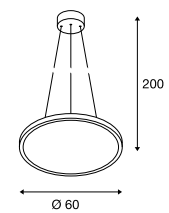

1003047 105

PANEL 60
PD, round, DALI

A-A++ Range A++-E

LED INSIDE

NEW VARIANT

- Height adjustable

Product details

100-277V ~50/60Hz | 1000mA
 Total consumption: 42W
 Material: Aluminium / Polymethylacrylate (PMMA)
 Dimmable: Dali

Dimensioned drawing

Variant	Item no.
3150lm 3000K CRI>80	
white	1003044
3350lm 4000K CRI>80	
white	1003045
3150lm 3000K CRI>80	
grey	1003046
3350lm 4000K CRI>80	
grey	1003047