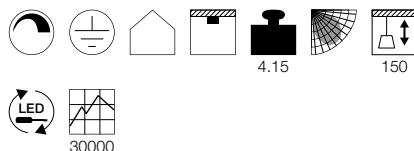

ONE TRIPLE PD, DALI

892

A-A++ Range A++-E

LED INSIDE

NEW

- Height adjustable
- Switchable light colour

Product details

220-240V 0/~50/60Hz | 1700mA  
 Total consumption: 65W  
 Material: Aluminium / Steel  
 Dimmable: Dali  
 Product dimensions: Ø: 80 cm L: 150 cm

ONE 60 PD, DALI

892

A-A++ Range A++-E

LED INSIDE

NEW

- Height adjustable
- Switchable light colour

Product details

220-240V ~50/60Hz | 600mA  
 Total consumption: 25W  
 Material: Aluminium / Steel  
 Dimmable: Dali  
 Product dimensions: Ø: 60 cm L: 150 cm

ONE 80 PD, DALI

892

A-A++ Range A++-E

LED INSIDE

NEW

- Height adjustable
- Switchable light colour

Product details

220-240V ~50/60Hz | 800mA  
 Total consumption: 35W  
 Material: Aluminium / Steel  
 Dimmable: Dali  
 Product dimensions: Ø: 80 cm L: 150 cm