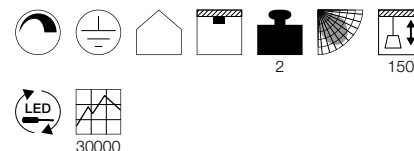

ONE TRIPLE PD, DALI

892

A-A++ Range A++-E

LED INSIDE

NEW

- Height adjustable
- Switchable light colour

Product details

220-240V 0/~50/60Hz | 1700mA  
 Total consumption: 65W  
 Material: Aluminium / Steel  
 Dimmable: Dali  
 Product dimensions: Ø: 80 cm L: 150 cm

ONE 60 PD, DALI

892

A-A++ Range A++-E

LED INSIDE

NEW

- Height adjustable
- Switchable light colour

Product details

220-240V ~50/60Hz | 600mA  
 Total consumption: 25W  
 Material: Aluminium / Steel  
 Dimmable: Dali  
 Product dimensions: Ø: 60 cm L: 150 cm

ONE 80 PD, DALI

892

A-A++ Range A++-E

LED INSIDE

NEW

- Height adjustable
- Switchable light colour

Product details

220-240V ~50/60Hz | 800mA  
 Total consumption: 35W  
 Material: Aluminium / Steel  
 Dimmable: Dali  
 Product dimensions: Ø: 80 cm L: 150 cm