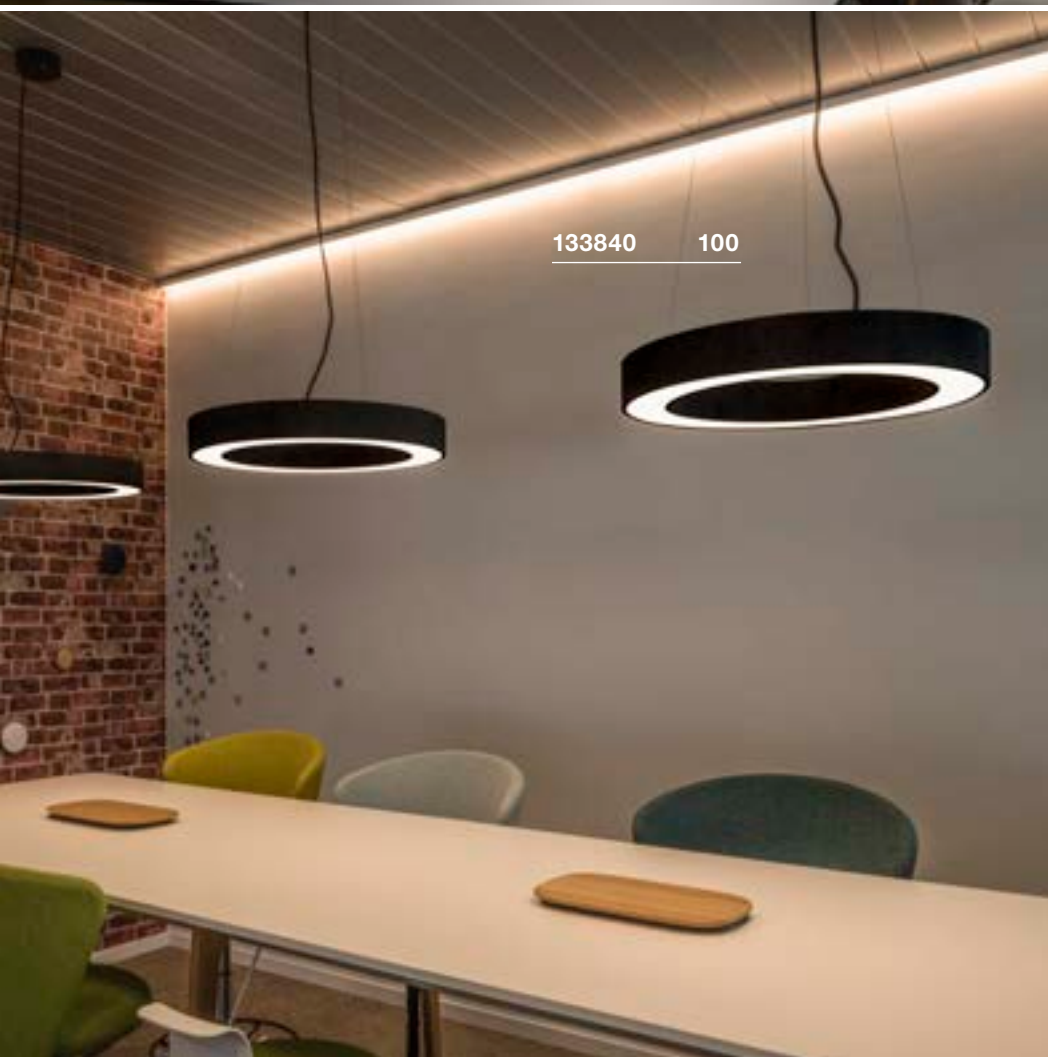

1002890 101

133840 100

MEDO RING 60
PD, DALI

891

A-A++ Range A++-E

LED INSIDE

NEW VARIANT

- Height adjustable

Product details

220-240V ~50/60Hz | 700mA

Total consumption: 34W

Material: Aluminium / Polymethylacrylate (PMMA)

Dimmable: Dali

150 20000 105° 4.1 UGR 22

Dimensioned drawing

Variant	Item no.
2000lm 3000K CRI>80	
■ black	1002890
2095lm 3000K CRI>80	
□ white	1002891