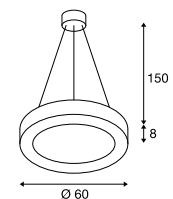

Product details

220-240V ~50/60Hz | 700mA

Total consumption: 34W

Material: Aluminium / Polymethylacrylate (PMMA)

Dimmable: Dali

150 20000 105° 4.1 UGR 22

Dimensioned drawing

Variant	Item no.
2000lm 3000K CRI>80	
■ black	1002890
2095lm 3000K CRI>80	
□ white	1002891