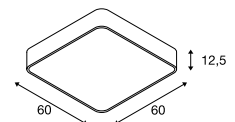

1002882 99

MEDO 60
CL, square, DALI

A-A++ Range A++-E

LED INSIDE

NEW VARIANT

- Can be converted into a pendant using the additionally available accessories

Product details

100-277V ~50/60Hz | 1000mA
Total consumption: 39W
Material: Aluminium / Acrylic
Dimmable: Dali

Dimensioned drawing

Note

Suspension set excl.

Recommended accessories

- Suspension set 1.5m
Item no. 135250
- Suspension set 1.5m
Item no. 135251
- Suspension set 1.5m
Item no. 135254
- Suspension set 5m
Item no. 1001950
- Suspension set 5m
Item no. 1001951
- Suspension set 5m
Item no. 1001952