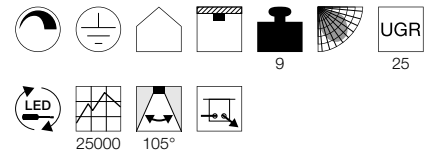

Dimensioned drawing