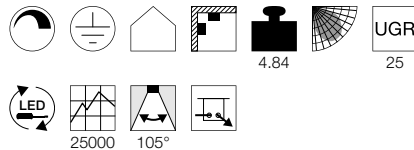

Dimensioned drawing