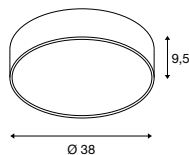

Product details

220-240V ~50/60Hz | 700mA  
Total consumption: 30W  
Material: Aluminium / Polycarbonate (PC)  
Dimmable: Triac C

Dimensioned drawing

Note

Suspension set excl.

Recommended accessories

- Suspension set 1.5m  
Item no. 135250
- Suspension set 1.5m  
Item no. 135251
- Suspension set 1.5m  
Item no. 135254
- Suspension set 5m  
Item no. 1001950
- Suspension set 5m  
Item no. 1001951
- Suspension set 5m  
Item no. 1001952

Product details

220-240V ~50/60Hz | 1050mA  
Total consumption: 78W  
Material: Aluminium / Polycarbonate (PC)  
Dimmable: Triac C

Dimensioned drawing

Note

Suspension set excl.

Recommended accessories

- Suspension set 1.5m  
Item no. 135250
- Suspension set 1.5m  
Item no. 135251
- Suspension set 1.5m  
Item no. 135254
- Suspension set 5m  
Item no. 1001950
- Suspension set 5m  
Item no. 1001951
- Suspension set 5m  
Item no. 1001952