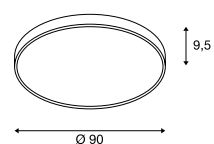

Product details

220-240V ~50/60Hz | 1050mA  
Total consumption: 78W  
Material: Aluminium / Polycarbonate (PC)  
Dimmable: Triac C

Dimensioned drawing

Note

Suspension set excl.

Recommended accessories

- Suspension set 1.5m  
Item no. 135250
- Suspension set 1.5m  
Item no. 135251
- Suspension set 1.5m  
Item no. 135254
- Suspension set 5m  
Item no. 1001950
- Suspension set 5m  
Item no. 1001951
- Suspension set 5m  
Item no. 1001952