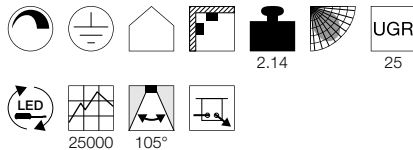

MEDO 40 CORONA  
CW, TRIAC

A-A++ Range A++-E

- With corona effect
- Colour temperature (3000K/4000K) selectable using a switch
- Can be converted into a pendant using the additionally available accessories

Product details

220-240V ~50/60Hz | 700mA  
Total consumption: 30W  
Material: Aluminium / Polycarbonate (PC)  
Dimmable: Triac C

Dimensioned drawing

Note

Suspension set excl.

Recommended accessories

- Suspension set 1.5m  
Item no. 135250
- Suspension set 1.5m  
Item no. 135251
- Suspension set 1.5m  
Item no. 135254
- Suspension set 5m  
Item no. 1001950
- Suspension set 5m  
Item no. 1001951
- Suspension set 5m  
Item no. 1001952