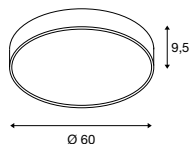

Product details

220-240V ~50/60Hz | 1050mA  
Total consumption: 40W  
Material: Aluminium / Polycarbonate (PC)  
Dimmable: Triac C

Dimensioned drawing

Note

Suspension set excl.

Recommended accessories

- Suspension set 1.5m  
Item no. 135250
- Suspension set 1.5m  
Item no. 135251
- Suspension set 1.5m  
Item no. 135254
- Suspension set 5m  
Item no. 1001950
- Suspension set 5m  
Item no. 1001951
- Suspension set 5m  
Item no. 1001952