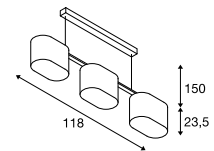

1002947 83

155871 83

ACCANTO
PD, E27

E-A++ Range A++-E

- Acrylic cover on underside of shade
- Height adjustable

Product details

220-240V ~50/60Hz
Material: Steel / Textile
Product dimensions:
L: 80 cm W: 30 cm H: 20 cm

TRIADEM
PD, E27

E-A++ Range A++-E

- Height adjustable

Product details

230V ~50Hz
Material: Textile / Steel

Dimensioned drawing

Recommended lamp

LED E27 14.5W 200°
2700K 1521lm EEI=A+
15kWh/1000h
Item no. 560422